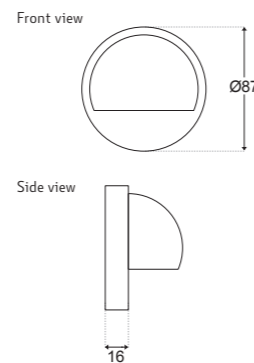

AX3

PRODUCT DESCRIPTION

FINISHES: Antique Bronze and Stainless Steel
LUMEN OUTPUT: 250lm
POWER: 3W
INPUT: 12V-24V
ADJUSTABILITY: Fixed
IP RATING: IP65
CUT OUT: Surface Mounted
DEPTH: 49mm
DIMMABLE: No
CRI: 85