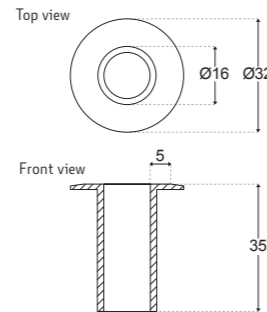

Piccolo Range

STEP LIGHTS

Gorgeous range of lights, requires no fixing.
Made of solid brass, copper or stainless steel.

PICCOLO 20 P1

PRODUCT DESCRIPTION

FINISHES: Brass, Copper, Stainless Steel
LUMEN OUTPUT: 84lm
POWER: 1W
INPUT: DC 12V
ADJUSTABILITY: Fixed
IP RATING: IP67
CUT OUT: Ø20mm. To be installed in a 20mm grey conduit
DEPTH: 35mm. Allow 10mm more
DIMMABLE: In Dali Only
CRI: 90