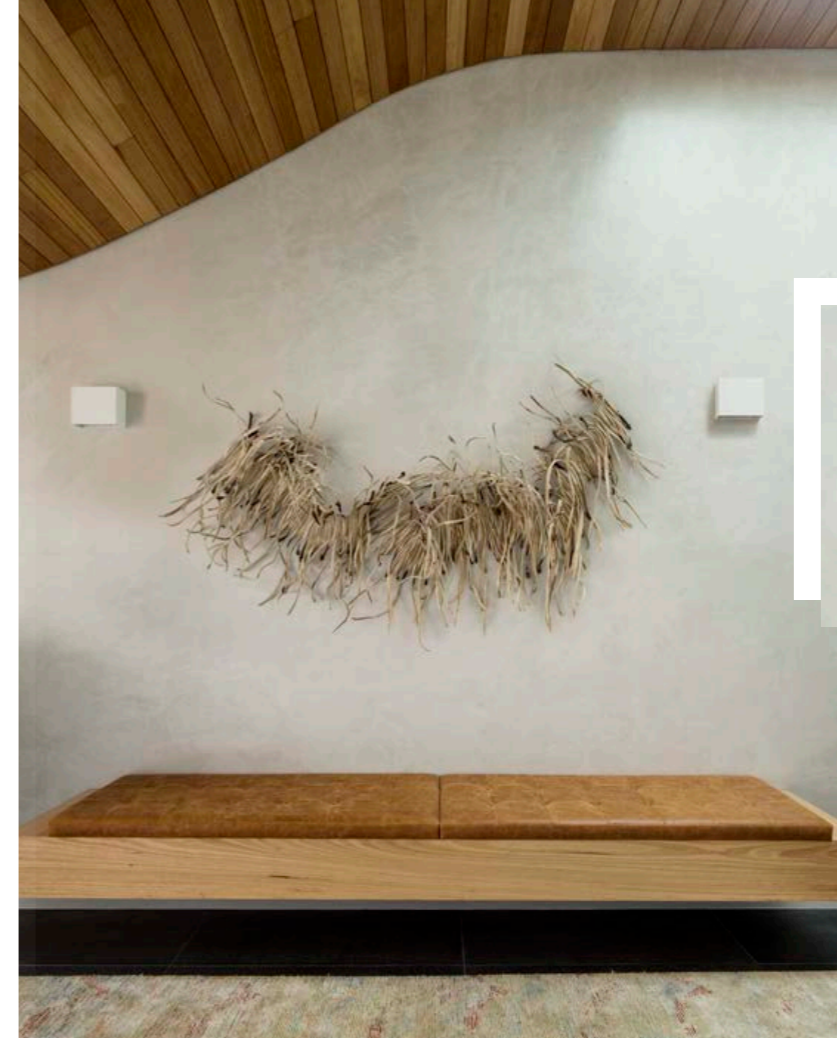

ROSE BAY PROJECT

Flattron . page 26

BRONTE PROJECT

Zoom Mini . page 27

VAUCLUSE PROJECT

Hush Round . page 15

SURRY HILLS PROJECT

Deep Cover Adj . page 10