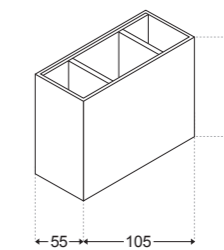

ZOOM MINI SW6

PRODUCT DESCRIPTION

FINISHES: Black, Bronze, White. Custom colour on request.
LUMEN OUTPUT: 420lm
POWER: 2x 3W
INPUT: 700mA
ADJUSTABILITY: Adjustable
IP RATING: IP54
CUT OUT: Surface Mounted
DEPTH: N/A
DIMMABLE: In Dali Only
CRI: 90