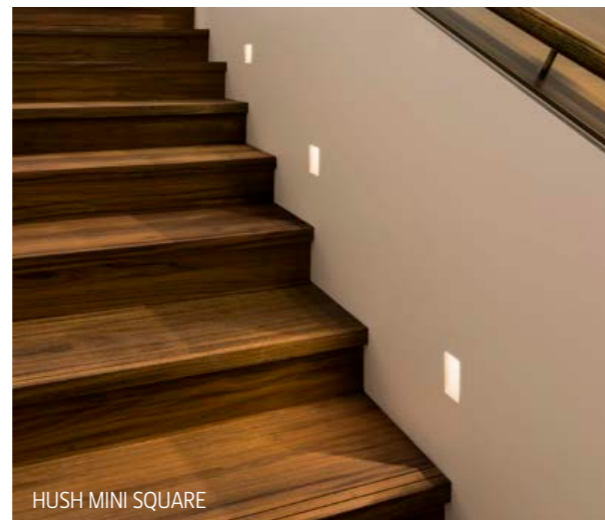

HUSH SQUARE B100

PRODUCT DESCRIPTION

FINISHES: Hand-Crafted Gypsum (Plaster/Gyprock)
LUMEN OUTPUT: 120lm
POWER: 1W
INPUT: 300mA
ADJUSTABILITY: Fixed
IP RATING: IP20 - For external use contact LA Lounge
CUT OUT: 303mm x 111mm
DEPTH: 68mm. Allow 10mm more.
DIMMABLE: In Dali Only
CRI: 90