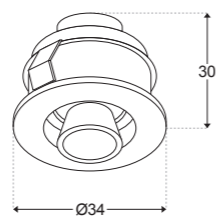

JEWEL J2

PRODUCT DESCRIPTION

FINISHES: Aluminium
LUMEN OUTPUT: 60lm
POWER: 1W
INPUT: 350mA
ADJUSTABILITY: Adjustable
IP RATING: IP20
CUT OUT: Ø30mm
DEPTH: 30mm. Allow 10mm more
DIMMABLE: Yes in Dali
CRI: 95