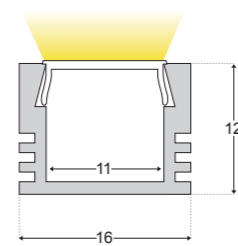

G04 MEDIUM

PRODUCT DESCRIPTION

FINISHES: Aluminium. Custom colour on request
ADJUSTABILITY: Fixed
CUT OUT: See line drawing and add 2mm for allowance
DEPTH: 12mm
DIMMABLE: Yes in 0-10 or Dali
CRI: 95