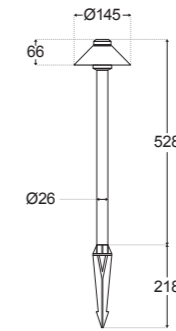

AX11

PRODUCT DESCRIPTION

FINISHES: Antique Bronze and Copper
LUMEN OUTPUT: 540lm
POWER: 6W
INPUT: 12V-24V
ADJUSTABILITY: Fixed
IP RATING: IP65
CUT OUT: N/A
DEPTH: N/A
DIMMABLE: No
CRI: 85