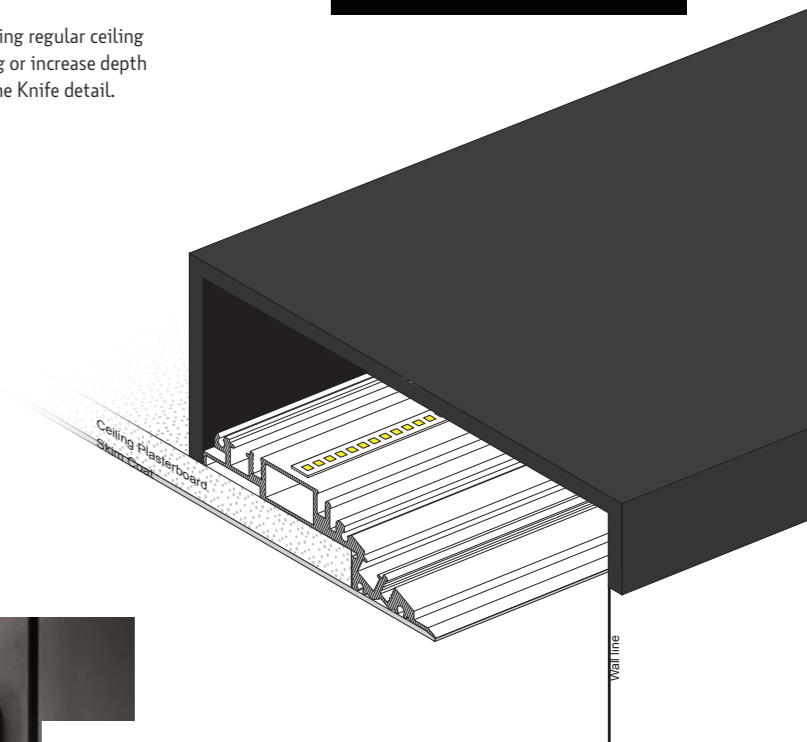

BUTTON J1

PRODUCT DESCRIPTION

FINISHES: White, Aluminium
LUMEN OUTPUT: 60lm
POWER: 1W
INPUT: 350mA
ADJUSTABILITY: Fixed
IP RATING: IP65
CUT OUT: Ø19mm
DEPTH: 34mm. Allow 10mm more
DIMMABLE: Yes in Dali
CRI: 95

JEWEL J2

PRODUCT DESCRIPTION

FINISHES: Aluminium
LUMEN OUTPUT: 60lm
POWER: 1W
INPUT: 350mA
ADJUSTABILITY: Adjustable
IP RATING: IP20
CUT OUT: Ø30mm
DEPTH: 30mm. Allow 10mm more
DIMMABLE: Yes in Dali
CRI: 95

Knife Ceiling System

KNIFE

An 'In-plaster' continuous linear slot system. Knife detail is used to seamlessly light a vertical wall that appears as a shadow line giving a minimum visual impact to the room.

Can be mounted at the edge of the ceiling lighting system to create a fine line of light and illuminate the upper wall whilst also illuminating a surface below.

Due to its concealed design, it greatly compliments a minimalistic or sleek, modern space, providing a wash on walls such as in hallways and feature walls in living spaces.

It can also be used to hide exhaust fans and incorporate light in bathrooms.

A soft, ambient light, an unique alternative for spaces rather than using regular ceiling lights or lamps. This can help to create the illusion of a higher ceiling or increase depth perception of a room and allow textural walls to disappear UP into the Knife detail.