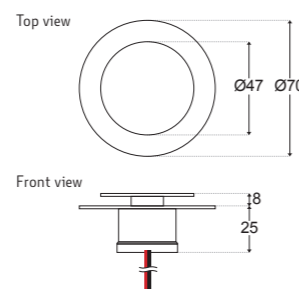

PICCOLO 40 WITH HAT P5

PRODUCT DESCRIPTION

FINISHES: Brass, Copper, Stainless Steel
LUMEN OUTPUT: 120lm
POWER: 3W
INPUT: DC 12V
ADJUSTABILITY: Fixed
IP RATING: IP67
CUT OUT: Ø35mm. To be installed in a 40mm grey conduit
DEPTH: 25mm. Allow 10mm more
DIMMABLE: In Dali Only
CRI: 90