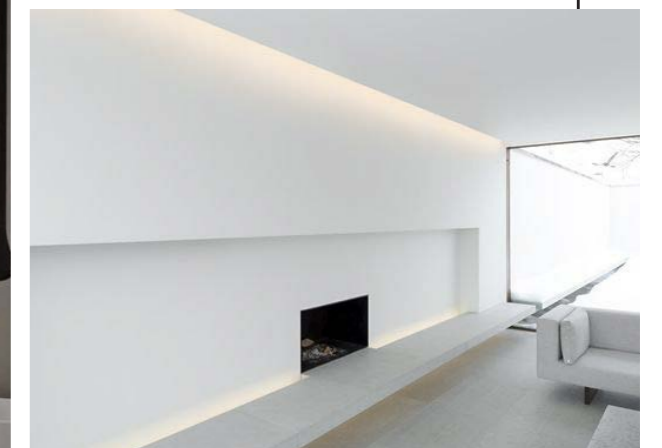

BUTTON J1

PRODUCT DESCRIPTION

FINISHES: White, Aluminium
LUMEN OUTPUT: 60lm
POWER: 1W
INPUT: 350mA
ADJUSTABILITY: Fixed
IP RATING: IP65
CUT OUT: Ø19mm
DEPTH: 34mm. Allow 10mm more
DIMMABLE: Yes in Dali
CRI: 95

JEWEL J2

PRODUCT DESCRIPTION

FINISHES: Aluminium
LUMEN OUTPUT: 60lm
POWER: 1W
INPUT: 350mA
ADJUSTABILITY: Adjustable
IP RATING: IP20
CUT OUT: Ø30mm
DEPTH: 30mm. Allow 10mm more
DIMMABLE: Yes in Dali
CRI: 95

Knife Ceiling System

KNIFE

An 'In-plaster' continuous linear slot system. Knife detail is used to seamlessly light a vertical wall that appears as a shadow line giving a minimum visual impact to the room.

Can be mounted at the edge of the ceiling lighting system to create a fine line of light and illuminate the upper wall whilst also illuminating a surface below.

Due to its concealed design, it greatly compliments a minimalistic or sleek, modern space, providing a wash on walls such as in hallways and feature walls in living spaces.

It can also be used to hide exhaust fans and incorporate light in bathrooms.

A soft, ambient light, an unique alternative for spaces rather than using regular ceiling lights or lamps. This can help to create the illusion of a higher ceiling or increase depth perception of a room and allow textural walls to disappear UP into the Knife detail.