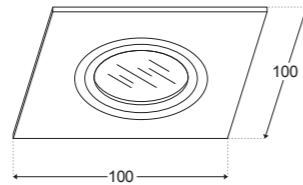

LATTO SQUARE XL12

PRODUCT DESCRIPTION

FINISHES: Brass, Copper. Custom colour on request
LUMEN OUTPUT: 840lm (10W) and 640lm (8W)
POWER: 10W. 8W on request
INPUT: 240V
ADJUSTABILITY: Fixed
IP RATING: IP65
CUT OUT: Ø89mm
DEPTH: 88mm (10W) and 67mm (8W) Allow 10mm more in the ceiling.
DIMMABLE: Yes
CRI: 95