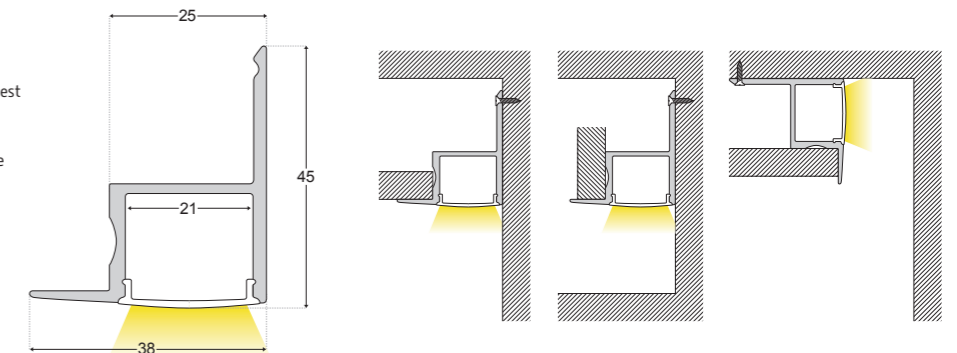

G07

PRODUCT DESCRIPTION

FINISHES: Aluminium. Custom colour on request
ADJUSTABILITY: Fixed
CUT OUT: See line drawing and add 2mm for allowance
DEPTH: 45mm
DIMMABLE: Yes in 0-10 or Dali
CRI: 95