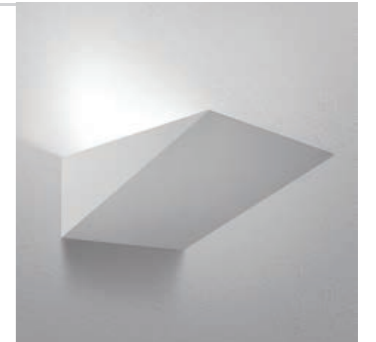

FIN 30 SW10

PRODUCT DESCRIPTION

FINISHES: White. Custom colour on request
LUMEN OUTPUT: 2000lm
POWER: 26W
INPUT: 240V
ADJUSTABILITY: Fixed
IP RATING: IP20
CUT OUT: Surface Mounted
DEPTH: 210mm
DIMMABLE: Yes
CRI: 90