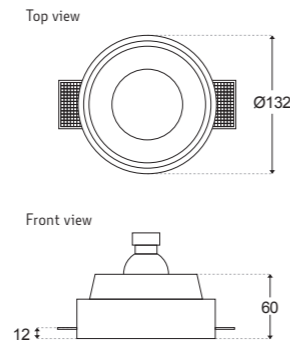

DEEP DOUBLE COVER D17

PRODUCT DESCRIPTION

FINISHES: Hand-Crafted Gypsum (Plaster/Gyprock)
LUMEN OUTPUT: 1680lm (10W) and 1280lm (8W)
POWER: 2 x 10W, 8W on request
INPUT: 240V
ADJUSTABILITY: Adjustable
IP RATING: IP20 - For external use contact LA Lounge
CUT OUT: 291mm x 173mm
DEPTH: 1150mm (10W) and 129mm (8W) Allow 10mm more in the ceiling.
DIMMABLE: Yes
CRI: 95