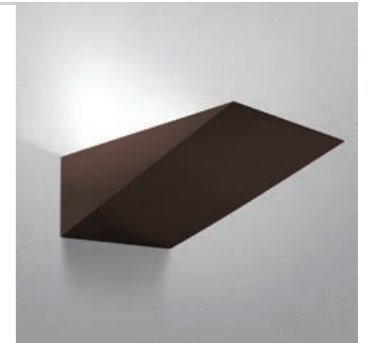

Uplighters

DOWNLIGHTS

FIN 15 SW1

PRODUCT DESCRIPTION

FINISHES: White, Bronze, Black. Custom colour on request
LUMEN OUTPUT: 1050lm
POWER: 15W
INPUT: 240V
ADJUSTABILITY: Fixed
IP RATING: IP56
CUT OUT: Surface Mounted
DEPTH: 220mm
DIMMABLE: Yes
CRI: 90