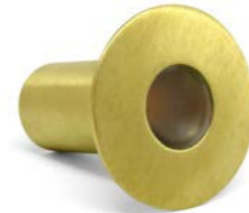

Piccolo Range

STEP LIGHTS

Gorgeous range of lights, requires no fixing.
Made of solid brass, copper or stainless steel.

PICCOLO 20 P1

PRODUCT DESCRIPTION

FINISHES: Brass, Copper, Stainless Steel
LUMEN OUTPUT: 84lm
POWER: 1W
INPUT: DC 12V
ADJUSTABILITY: Fixed
IP RATING: IP67
CUT OUT: Ø20mm. To be installed in a 20mm grey conduit
DEPTH: 35mm. Allow 10mm more
DIMMABLE: In Dali Only
CRI: 90