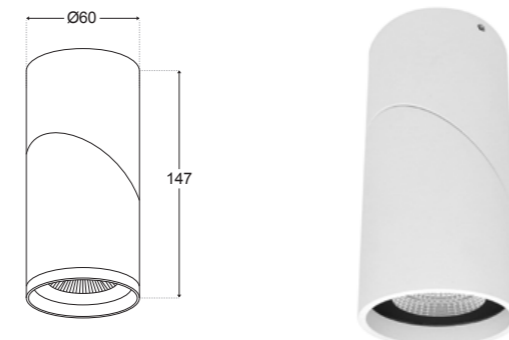

AXIS SW17

PRODUCT DESCRIPTION

FINISHES: White, Black. Custom colour on request.
LUMEN OUTPUT: 550lm
POWER: 7W
INPUT: 240V
ADJUSTABILITY: Adjustable
IP RATING: IP65
CUT OUT: Surface Mounted
DEPTH: 147mm
DIMMABLE: Yes
CRI: 95