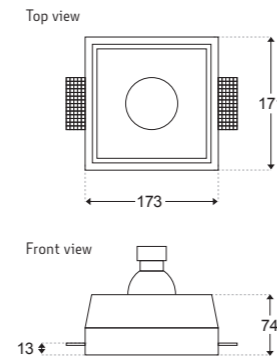

AGENT 2 ADJ D5

PRODUCT DESCRIPTION

FINISHES: Hand-Crafted Gypsum (Plaster/Gyprock)
LUMEN OUTPUT: 1680lm (10W) and 1280lm (8W)
POWER: 2 x 10W, 8W on request
INPUT: 240V
ADJUSTABILITY: Adjustable
IP RATING: IP20 - For external use contact LA Lounge
CUT OUT: 179mm x 291mm
DEPTH: 151mm (10W) and 130mm (8W) Allow 10mm more in the ceiling.
DIMMABLE: Yes
CRI: 95