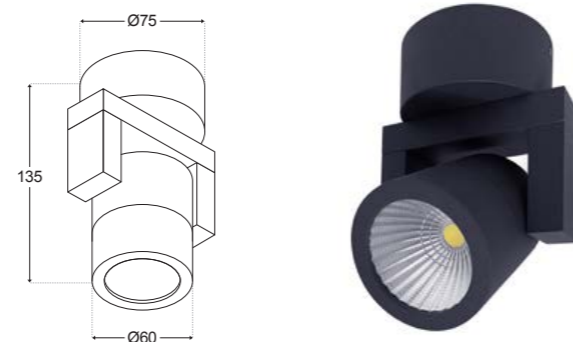

MULTI SW4

PRODUCT DESCRIPTION

FINISHES: White, Grey. Custom colour on request.
LUMEN OUTPUT: 320lm
POWER: 5W
INPUT: 240V
ADJUSTABILITY: 180°
IP RATING: IP54
CUT OUT: Surface Mounted
DEPTH: N/A
DIMMABLE: Yes
CRI: 95