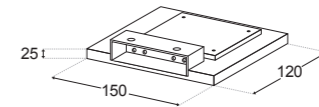

MINIMAL SINGLE SW16

PRODUCT DESCRIPTION

FINISHES: White. Custom colour on request
LUMEN OUTPUT: 1000lm
POWER: 10W
INPUT: 240V
ADJUSTABILITY: Fixed
IP RATING: IP20
CUT OUT: Surface Mounted
DEPTH: 120mm
DIMMABLE: Not dimmable in Dali
CRI: 90