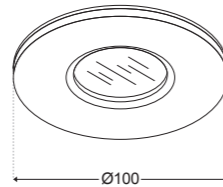

Latto Range

DOWNLIGHTS

External downlights
made of solid brass or copper

LATTO ROUND XL13

PRODUCT DESCRIPTION

FINISHES: Brass, Copper. Custom colour on request
LUMEN OUTPUT: 840lm (10W) and 640lm (8W)
POWER: 10W. 8W on request
INPUT: 240V
ADJUSTABILITY: Fixed
IP RATING: IP65
CUT OUT: Ø89mm
DEPTH: 88mm (10W) and 67mm (8W) Allow 10mm more in the ceiling.
DIMMABLE: Yes
CRI: 95