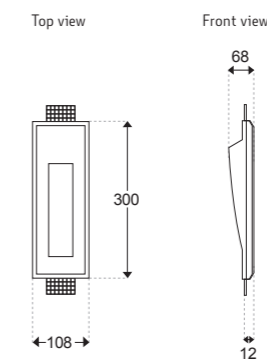

HUSH SQUARE B100

PRODUCT DESCRIPTION

FINISHES: Hand-Crafted Gypsum (Plaster/Gyprock)
LUMEN OUTPUT: 120lm
POWER: 1W
INPUT: 300mA
ADJUSTABILITY: Fixed
IP RATING: IP20 - For external use contact LA Lounge
CUT OUT: 303mm x 111mm
DEPTH: 68mm. Allow 10mm more.
DIMMABLE: In Dali Only
CRI: 90