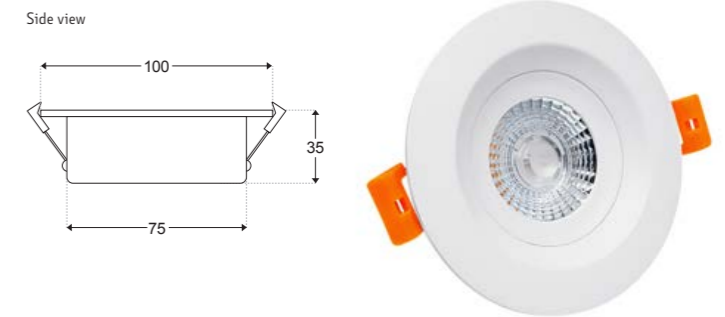

SUPER THIN FIXED D73

PRODUCT DESCRIPTION

FINISHES: White. Custom colour on request.
LUMEN OUTPUT: 720lm
POWER: 8W
INPUT: 240V
ADJUSTABILITY: Fixed
IP RATING: IP40
CUT OUT: Ø75mm
DEPTH: 35mm. Allow 10mm more in the ceiling.
DIMMABLE: Yes
CRI: 95