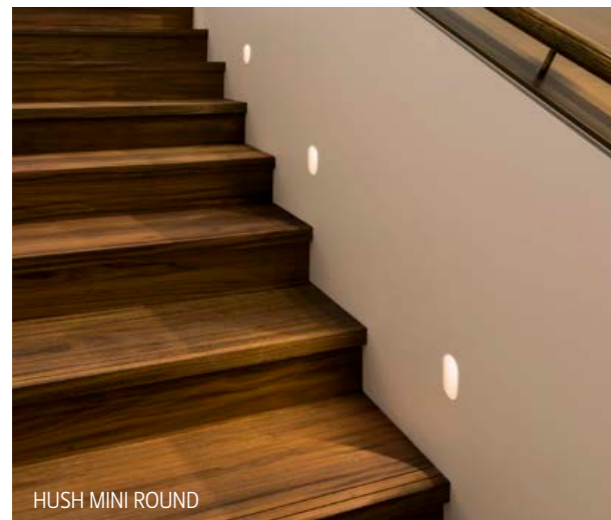

HUSH SQUARE B100

PRODUCT DESCRIPTION

FINISHES: Hand-Crafted Gypsum (Plaster/Gyprock)
LUMEN OUTPUT: 120lm
POWER: 1W
INPUT: 300mA
ADJUSTABILITY: Fixed
IP RATING: IP20 - For external use contact LA Lounge
CUT OUT: 303mm x 111mm
DEPTH: 68mm. Allow 10mm more.
DIMMABLE: In Dali Only
CRI: 90