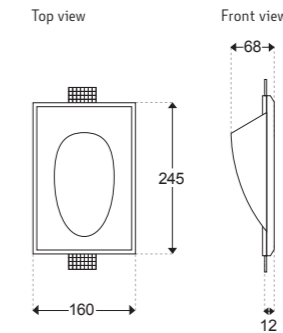

Confidential In-Set Range

LOW LEVEL WALL LIGHTS

Beautifully hand-crafted gypsum lights.
The true trimless range.

HUSH MINI ROUND B40

PRODUCT DESCRIPTION

FINISHES: Hand-Crafted Gypsum (Plaster/Gyprock)
LUMEN OUTPUT: 360lm
POWER: 3W
INPUT: 600mA
ADJUSTABILITY: Fixed
IP RATING: IP20 - For external use contact LA Lounge
CUT OUT: 141mm x 71mm
DEPTH: 50mm. Allow 10mm more
DIMMABLE: In Dali Only
CRI: 90

HUSH ROUND B200

PRODUCT DESCRIPTION

FINISHES: Hand-Crafted Gypsum (Plaster/Gyprock)
LUMEN OUTPUT: 120lm
POWER: 1W
INPUT: 300mA
ADJUSTABILITY: Fixed
IP RATING: IP20 - For external use contact LA Lounge
CUT OUT: 248mm x 163mm
DEPTH: 68mm. Allow 10mm more.
DIMMABLE: In Dali Only
CRI: 90