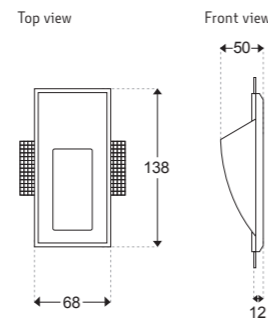

Confidential In-Set Range

LOW LEVEL WALL LIGHTS

Beautifully hand-crafted gypsum lights.
The true trimless range.

HUSH MINI ROUND B40

PRODUCT DESCRIPTION

FINISHES: Hand-Crafted Gypsum (Plaster/Gyprock)
LUMEN OUTPUT: 360lm
POWER: 3W
INPUT: 600mA
ADJUSTABILITY: Fixed
IP RATING: IP20 - For external use contact LA Lounge
CUT OUT: 141mm x 71mm
DEPTH: 50mm. Allow 10mm more
DIMMABLE: In Dali Only
CRI: 90

HUSH ROUND B200

PRODUCT DESCRIPTION

FINISHES: Hand-Crafted Gypsum (Plaster/Gyprock)
LUMEN OUTPUT: 120lm
POWER: 1W
INPUT: 300mA
ADJUSTABILITY: Fixed
IP RATING: IP20 - For external use contact LA Lounge
CUT OUT: 248mm x 163mm
DEPTH: 68mm. Allow 10mm more.
DIMMABLE: In Dali Only
CRI: 90

HUSH MINI SQUARE B41

PRODUCT DESCRIPTION

FINISHES: Hand-Crafted Gypsum (Plaster/Gyprock)
LUMEN OUTPUT: 180lm
POWER: 3W
INPUT: 600mA
ADJUSTABILITY: Fixed
IP RATING: IP20 - For external use contact LA Lounge
CUT OUT: 141mm x 71mm
DEPTH: 50mm. Allow 10mm more
DIMMABLE: In Dali Only
CRI: 90