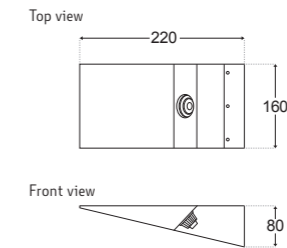

Uplighters

DOWNLIGHTS

FIN 15 SW1

PRODUCT DESCRIPTION

FINISHES: White, Bronze, Black. Custom colour on request
LUMEN OUTPUT: 1050lm
POWER: 15W
INPUT: 240V
ADJUSTABILITY: Fixed
IP RATING: IP56
CUT OUT: Surface Mounted
DEPTH: 220mm
DIMMABLE: Yes
CRI: 90