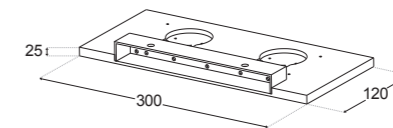

MINIMAL DOUBLE SW18

PRODUCT DESCRIPTION

FINISHES: White. Custom colour on request
LUMEN OUTPUT: 2000lm
POWER: 20W
INPUT: 240V
ADJUSTABILITY: Fixed
IP RATING: IP20
CUT OUT: Surface Mounted
DEPTH: 120mm
DIMMABLE: Not dimmable in Dali
CRI: 90