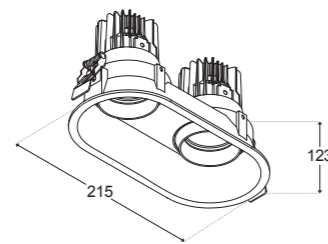

IMPACT DOUBLE ROUND D201

PRODUCT DESCRIPTION

FINISHES: White. Custom colour on request.
LUMEN OUTPUT: 1680lm
POWER: 2 x 10W
INPUT: 240V
ADJUSTABILITY: Adjustable
IP RATING: IP20
CUT OUT: 206mm x 100mm
DEPTH: 123mm. Allow 10mm more in the ceiling.
DIMMABLE: Yes
CRI: 95