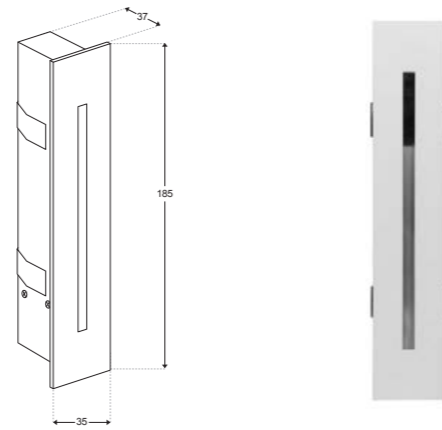

Low Level Wall Lights

STEP LIGHTS

SLIM JIM B10

PRODUCT DESCRIPTION

FINISHES: White, Bronze. Custom colour on request.
 LUMEN OUTPUT: 180lm
 POWER: 3W
 INPUT: 240V
 ADJUSTABILITY: Fixed asymmetric
 IP RATING: IP20
 CUT OUT: 65mm x 25mm (fitting only) and 75mm x 25mm (with wall box)
 DEPTH: 37mm (fitting only) and 52mm (with wall box)
 DIMMABLE: In Dali Only
 CRI: 90