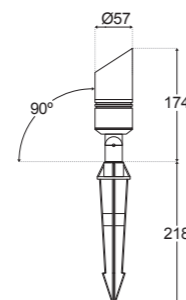

AX7

PRODUCT DESCRIPTION

FINISHES: Antique Bronze
LUMEN OUTPUT: 250lm
POWER: 4W
INPUT: 12V-24V
ADJUSTABILITY: 90°
IP RATING: IP65
CUT OUT: N/A
DEPTH: N/A
DIMMABLE: No
CRI: 85