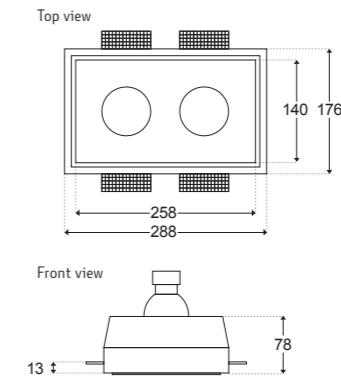

AGENT 2 ADJ D5

PRODUCT DESCRIPTION

FINISHES: Hand-Crafted Gypsum (Plaster/Gyprock)
LUMEN OUTPUT: 1680lm (10W) and 1280lm (8W)
POWER: 2 x 10W, 8W on request
INPUT: 240V
ADJUSTABILITY: Adjustable
IP RATING: IP20 - For external use contact LA Lounge
CUT OUT: 179mm x 291mm
DEPTH: 151mm (10W) and 130mm (8W) Allow 10mm more in the ceiling.
DIMMABLE: Yes
CRI: 95