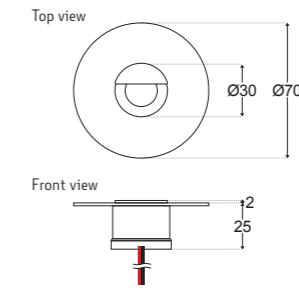

PICCOLO 40 EYE LID P3

PRODUCT DESCRIPTION

FINISHES: Brass, Copper, Stainless Steel
LUMEN OUTPUT: 120lm
POWER: 3W
INPUT: DC 12V
ADJUSTABILITY: Fixed
IP RATING: IP67
CUT OUT: Ø35mm. To be installed in a 40mm grey conduit
DEPTH: 25mm. Allow 10mm more
DIMMABLE: In Dali Only
CRI: 90