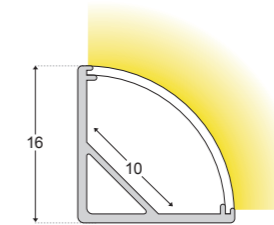

G06 SINGLE

PRODUCT DESCRIPTION

FINISHES: Aluminium. Custom colour on request
ADJUSTABILITY: Fixed
CUT OUT: See line drawing and add 2mm for allowance
DEPTH: 16mm
DIMMABLE: Yes in 0-10 or Dali
CRI: 95