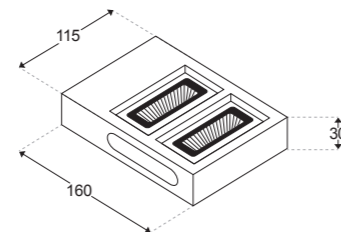

FLATTRON SW3

PRODUCT DESCRIPTION

FINISHES: White, Bronze. Custom colour on request.
LUMEN OUTPUT: 420lm
POWER: 2x 3W
INPUT: 240V
ADJUSTABILITY: Adjustable
IP RATING: IP54
CUT OUT: Surface Mounted
DEPTH: 160mm
DIMMABLE: In Dali Only
CRI: 90