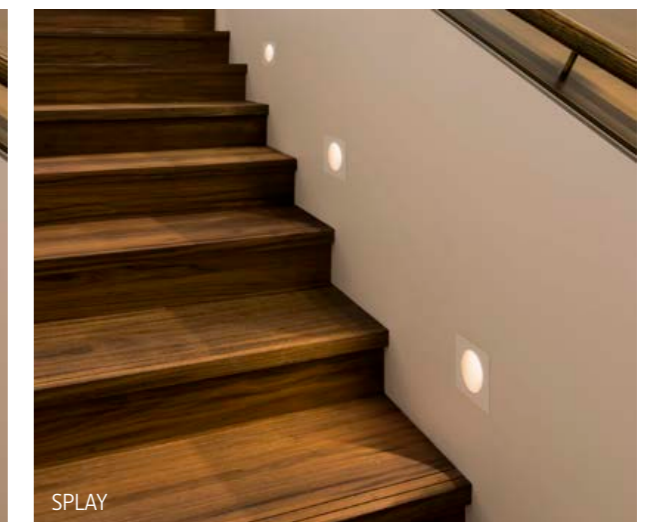

Low Level Wall Lights

STEP LIGHTS

SLIM JIM B10

PRODUCT DESCRIPTION

FINISHES: White, Bronze. Custom colour on request.
LUMEN OUTPUT: 180lm
POWER: 3W
INPUT: 240V
ADJUSTABILITY: Fixed asymmetric
IP RATING: IP20
CUT OUT: 65mm x 25mm (fitting only) and 75mm x 25mm (with wall box)
DEPTH: 37mm (fitting only) and 52mm (with wall box)
DIMMABLE: In Dali Only
CRI: 90

REVEAL B5

PRODUCT DESCRIPTION

FINISHES: White. Custom colour on request.
LUMEN OUTPUT: 260lm
POWER: 3W
INPUT: 700mA
ADJUSTABILITY: Fixed asymmetric
IP RATING: IP54
CUT OUT: 85mm x 55mm (fitting only) and 190mm x 56mm (with wall box)
DEPTH: 35mm (fitting only) and 55mm (with wall box)
DIMMABLE: In Dali Only
CRI: 90

SLIM SURFACE MOUNTED B11

PRODUCT DESCRIPTION

FINISHES: White, Black, Antique. Custom colour on request.
LUMEN OUTPUT: 55lm
POWER: 2W
INPUT: DC 12V
ADJUSTABILITY: Fixed
IP RATING: IP67
CUT OUT: Surface Mounted
DEPTH: 15mm
DIMMABLE: In Dali Only
CRI: 90

SPLAY B4

PRODUCT DESCRIPTION

FINISHES: White, Bronze. Custom colour on request.
LUMEN OUTPUT: 180lm
POWER: 2W
INPUT: 700mA
ADJUSTABILITY: Fixed
IP RATING: IP54
CUT OUT: Ø73mm
DEPTH: 25mm. Allow 10mm more
DIMMABLE: In Dali Only
CRI: 90

SPLAY