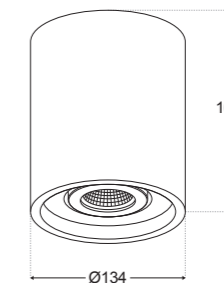

SHAKE S22

PRODUCT DESCRIPTION

FINISHES: Hand-Crafted Gypsum (Plaster/Gyprock)
LUMEN OUTPUT: 425lm
POWER: 7W
INPUT: 240V
ADJUSTABILITY: Fixed
IP RATING: IP20 - For external use contact LA Lounge
CUT OUT: Surface Mounted
DEPTH: 160mm
DIMMABLE: Yes
CRI: 95