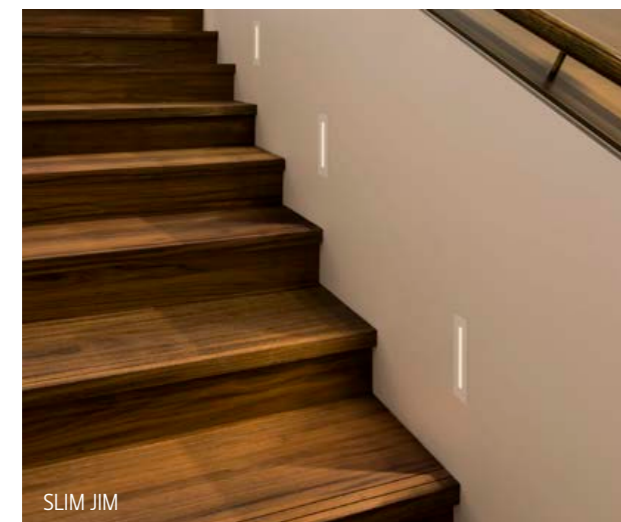

REVEAL

REVEAL B5

PRODUCT DESCRIPTION

FINISHES: White. Custom colour on request.
LUMEN OUTPUT: 260lm
POWER: 3W
INPUT: 700mA
ADJUSTABILITY: Fixed asymmetric
IP RATING: IP54
CUT OUT: 85mm x 55mm (fitting only) and 190mm x 56mm (with wall box)
DEPTH: 35mm (fitting only) and 55mm (with wall box)
DIMMABLE: In Dali Only
CRI: 90

SLIM JIM