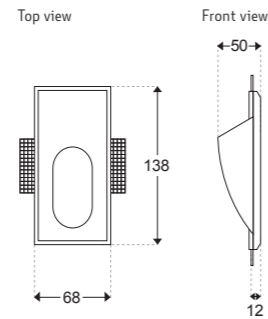

Confidential In-Set Range

LOW LEVEL WALL LIGHTS

Beautifully hand-crafted gypsum lights.
The true trimless range.

HUSH MINI ROUND B40

PRODUCT DESCRIPTION

FINISHES: Hand-Crafted Gypsum (Plaster/Gyprock)
LUMEN OUTPUT: 360lm
POWER: 3W
INPUT: 600mA
ADJUSTABILITY: Fixed
IP RATING: IP20 - For external use contact LA Lounge
CUT OUT: 141mm x 71mm
DEPTH: 50mm. Allow 10mm more
DIMMABLE: In Dali Only
CRI: 90