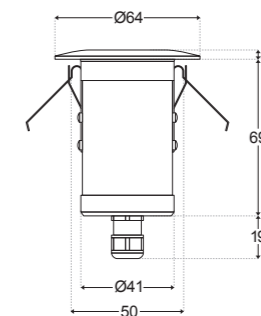

AX20

PRODUCT DESCRIPTION

FINISHES: Antique Bronze, Matt Black, Satin Chrome
LUMEN OUTPUT: 300lm
POWER: 3W, 6W on request
INPUT: 12V-24V
ADJUSTABILITY: Fixed
IP RATING: IP67
CUT OUT: Ø50-55mm
DEPTH: 92mm. Allow 10mm more
DIMMABLE: No
CRI: 85