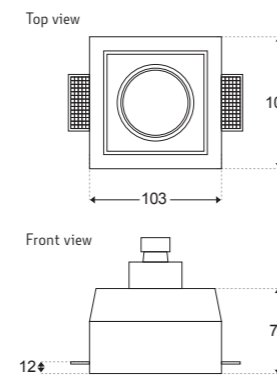

AGENT 2 ADJ D5

PRODUCT DESCRIPTION

FINISHES: Hand-Crafted Gypsum (Plaster/Gyprock)
LUMEN OUTPUT: 1680lm (10W) and 1280lm (8W)
POWER: 2 x 10W, 8W on request
INPUT: 240V
ADJUSTABILITY: Adjustable
IP RATING: IP20 - For external use contact LA Lounge
CUT OUT: 179mm x 291mm
DEPTH: 151mm (10W) and 130mm (8W) Allow 10mm more in the ceiling.
DIMMABLE: Yes
CRI: 95

AGENT 1 FIX D1

PRODUCT DESCRIPTION

FINISHES: Hand-Crafted Gypsum (Plaster/Gyprock)
LUMEN OUTPUT: 840lm (10W) and 640lm (8W)
POWER: 10W, 8W on request
INPUT: 240V
ADJUSTABILITY: Fixed
IP RATING: IP20 - For external use contact LA Lounge
CUT OUT: 106mm x 106mm
DEPTH: 143mm (10W) and 122mm (8W) Allow 10mm more in the ceiling.
DIMMABLE: Yes
CRI: 95

AGENT 3 ADJ D6

PRODUCT DESCRIPTION

FINISHES: Hand-Crafted Gypsum (Plaster/Gyprock)
LUMEN OUTPUT: 840lm (10W) and 640lm (8W)
POWER: 3 x 10W, 8W on request
INPUT: 240V
ADJUSTABILITY: Adjustable
IP RATING: IP20 - For external use contact LA Lounge
CUT OUT: 409mm x 176mm
DEPTH: 151mm (10W) and 130mm (8W) Allow 10mm more in the ceiling.
DIMMABLE: Yes
CRI: 95