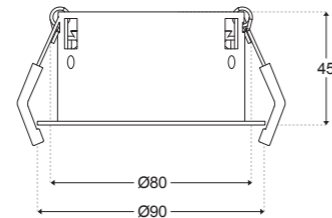

Impact Range

DOWNLIGHTS

High quality aluminium downlights

Lighting Architects

IMPACT ROUND NEW D21

PRODUCT DESCRIPTION

FINISHES: White. Custom colour on request.
 LUMEN OUTPUT: 840lm (10W) and 640lm (8W)
 POWER: 10W. 8W on request
 INPUT: 240V - Driver local
 ADJUSTABILITY: Adjustable
 IP RATING: IP20 or IP44 with frosted glass diffuser
 CUT OUT: Ø83mm
 DEPTH: 98mm (10W) and 78mm (8W) Allow 10mm more in the ceiling.
 DIMMABLE: Yes
 CRI: 95