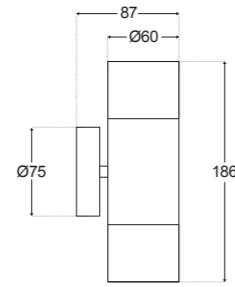

Xternal Range

Advanced landscape lighting range that will last for years and suit many budgets

AX1

PRODUCT DESCRIPTION

FINISHES: Stainless Steel and Copper
LUMEN OUTPUT: 500lm
POWER: 2x 4W
INPUT: 240V, 12V-24V on request
ADJUSTABILITY: Fixed
IP RATING: IP65
CUT OUT: Surface Mounted
DEPTH: Surface Mounted
DIMMABLE: No
CRI: 85