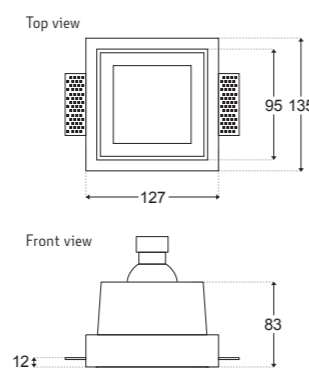

CLEANER SQUARE WP1

PRODUCT DESCRIPTION

FINISHES: Hand-Crafted Gypsum (Plaster/Gyprock)
LUMEN OUTPUT: 700lm (10W) and 500lm (8W)
POWER: 10W, 8W on request
INPUT: 240V
ADJUSTABILITY: Fixed
IP RATING: IP44
CUT OUT: 138mm x 130mm
DEPTH: 156mm (10W) and 135mm (8W) Allow 10mm more in the ceiling.
DIMMABLE: Yes
CRI: 95