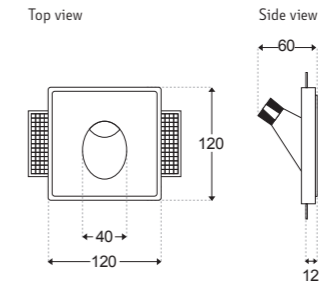

SNOOP D300

PRODUCT DESCRIPTION

FINISHES: Hand-Crafted Gypsum (Plaster/Gyprock)
LUMEN OUTPUT: 360lm
POWER: 3W
INPUT: 600mA
ADJUSTABILITY: Fixed
IP RATING: IP20 - For external use contact LA Lounge
CUT OUT: 123mm x 123mm
DEPTH: 60mm. Allow 10mm more in the ceiling.
DIMMABLE: In Dali Only
CRI: 90