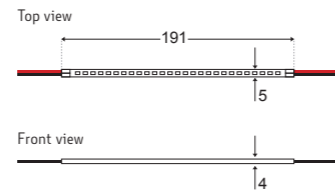

Miniature Lights

LED BAR N4

PRODUCT DESCRIPTION

FINISHES: Black
LUMEN OUTPUT: 55lm
POWER: 2W
INPUT: DC 12V
ADJUSTABILITY: Fixed
IP RATING: IP67
CUT OUT: Surface Mounted
DEPTH: 4mm
DIMMABLE: Yes in Dali
CRI: 90