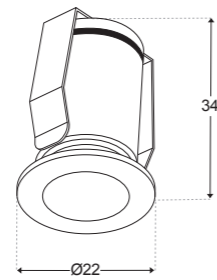

BUTTON J1

PRODUCT DESCRIPTION

FINISHES: White, Aluminium
LUMEN OUTPUT: 60lm
POWER: 1W
INPUT: 350mA
ADJUSTABILITY: Fixed
IP RATING: IP65
CUT OUT: Ø19mm
DEPTH: 34mm. Allow 10mm more
DIMMABLE: Yes in Dali
CRI: 95