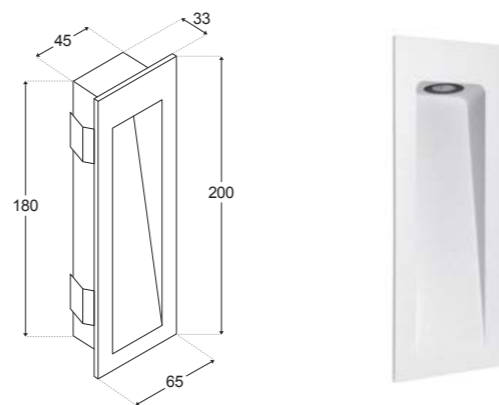

REVEAL B5

PRODUCT DESCRIPTION

FINISHES: White. Custom colour on request.
LUMEN OUTPUT: 260lm
POWER: 3W
INPUT: 700mA
ADJUSTABILITY: Fixed asymmetric
IP RATING: IP54
CUT OUT: 85mm x 55mm (fitting only) and 190mm x 56mm (with wall box)
DEPTH: 35mm (fitting only) and 55mm (with wall box)
DIMMABLE: In Dali Only
CRI: 90

SLIM JIM