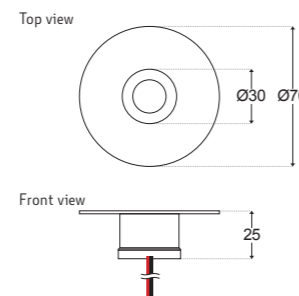

PICCOLO 40 P4

PRODUCT DESCRIPTION

FINISHES: Brass, Copper, Stainless Steel
LUMEN OUTPUT: 120lm
POWER: 3W
INPUT: DC 12V
ADJUSTABILITY: Fixed
IP RATING: IP67
CUT OUT: Ø35mm. To be installed in a 40mm grey conduit
DEPTH: 25mm. Allow 10mm more
DIMMABLE: In Dali Only
CRI: 90