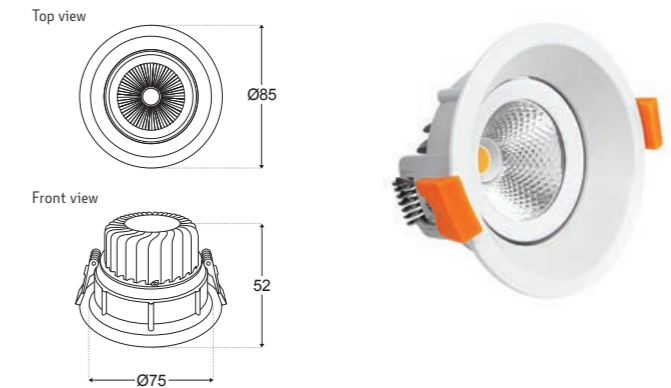

BLUSH MINI D72

PRODUCT DESCRIPTION

FINISHES: White. Custom colour on request.
LUMEN OUTPUT: 650lm
POWER: 7W
INPUT: 240V
ADJUSTABILITY: Adjustable
IP RATING: IP20
CUT OUT: Ø75mm
DEPTH: 52mm. Allow 10mm more in the ceiling.
DIMMABLE: Yes
CRI: 95