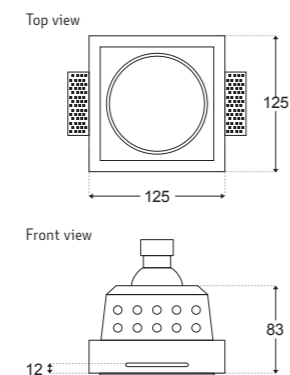

CLEANER ROUND WP2

PRODUCT DESCRIPTION

FINISHES: Hand-Crafted Gypsum (Plaster/Gyprock)
LUMEN OUTPUT: 700lm (10W) and 500lm (8W)
POWER: 10W, 8W on request
INPUT: 240V
ADJUSTABILITY: Fixed
IP RATING: IP44
CUT OUT: 128mm x 128mm
DEPTH: 154mm (10W) and 136mm (8W) Allow 10mm more in the ceiling.
DIMMABLE: Yes
CRI: 95