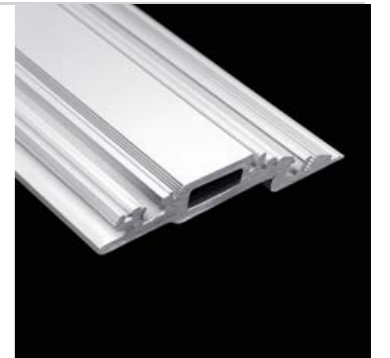

Knife Ceiling System

KNIFE

An 'In-plaster' continuous linear slot system. Knife detail is used to seamlessly light a vertical wall that appears as a shadow line giving a minimum visual impact to the room.

Can be mounted at the edge of the ceiling lighting system to create a fine line of light and illuminate the upper wall whilst also illuminating a surface below.

Due to its concealed design, it greatly compliments a minimalistic or sleek, modern space, providing a wash on walls such as in hallways and feature walls in living spaces.

It can also be used to hide exhaust fans and incorporate light in bathrooms.

A soft, ambient light, an unique alternative for spaces rather than using regular ceiling lights or lamps. This can help to create the illusion of a higher ceiling or increase depth perception of a room and allow textural walls to disappear UP into the Knife detail.