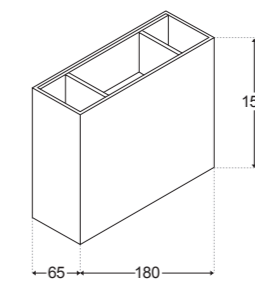

ZOOM SW5

PRODUCT DESCRIPTION

FINISHES: Black, Bronze. Custom colour on request.
LUMEN OUTPUT: 420lm
POWER: 2x 3W
INPUT: 240V
ADJUSTABILITY: Adjustable
IP RATING: IP54
CUT OUT: Surface Mounted
DEPTH: 65mm
DIMMABLE: In Dali Only
CRI: 90