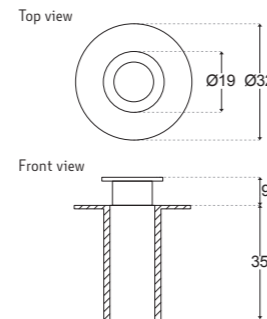

PICCOLO 20 WITH HAT P2

PRODUCT DESCRIPTION

FINISHES: Brass, Copper, Stainless Steel
LUMEN OUTPUT: 84lm
POWER: 1W
INPUT: DC 12V
ADJUSTABILITY: Fixed
IP RATING: IP67
CUT OUT: Ø20mm. To be installed in a 20mm grey conduit
DEPTH: 35mm. Allow 10mm more
DIMMABLE: In Dali Only
CRI: 90