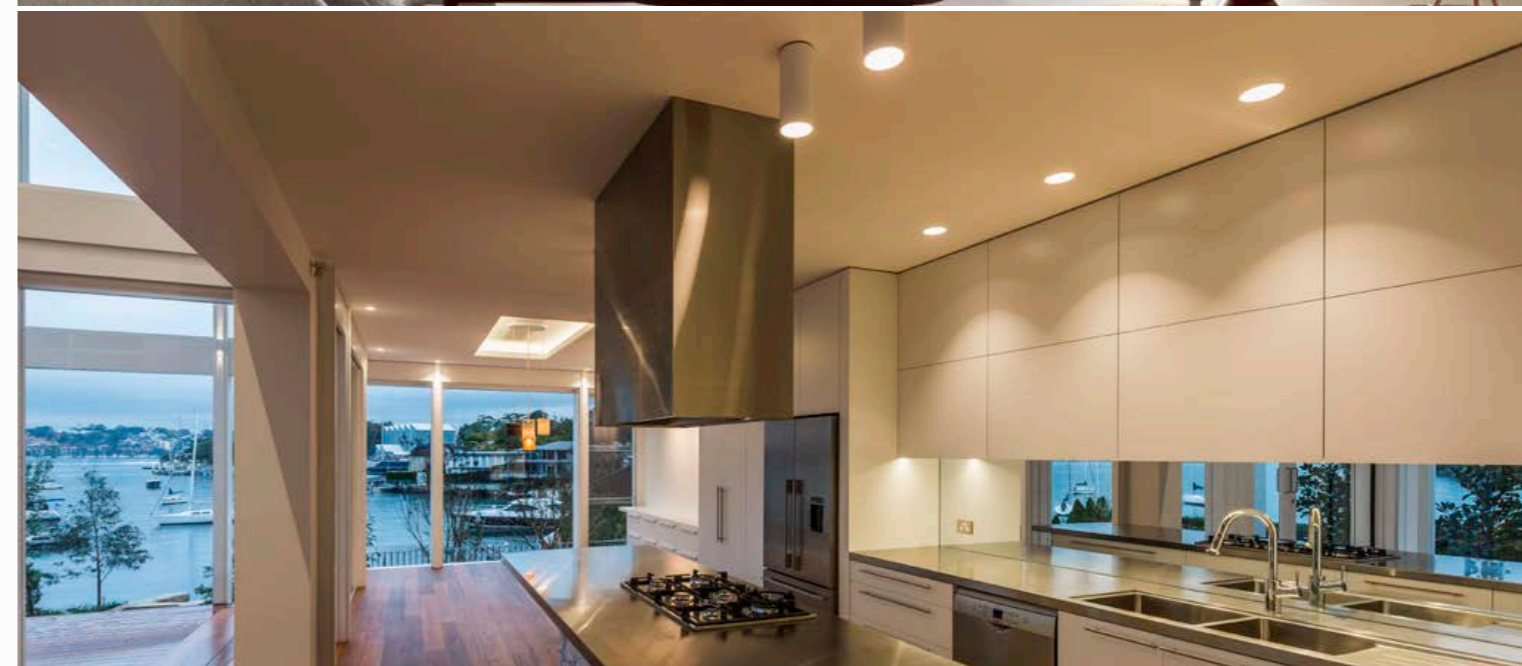

Let LA Lounge take some of the pressure out of your next project. Our experienced design team will meet with you to discuss your vision and work with you to move it forward to a detailed, well communicated plan for your entire lighting scheme.

From initial concepts through to lighting schedules, lighting plans and site visits, LA Lounge will ensure that your project runs smoothly in accordance with your budget and time frames.

Lighting Products

You are welcome to visit our lighting showroom in Neutral Bay to view and experience first-hand our unique range of lighting products. From stunning, Australian custom made pendants and beautifully hand-crafted luminaires to sleek architectural light fittings, we have a light for every application.

Feel free to call in to take a look or book an appointment with one of our experienced designers to discuss your project in further detail.

Lighting, Automation and Electrical Design

Are you considering a home control system such as CBus, Dynalite or Dali? LA Lounge can assist you with your decision making process and provide lighting plans, schedules and full specifications for tender for your automation, lighting, AV and electrical systems.

Great design starts with an idea and accurately communicating that idea to everyone involved avoids costly mistakes and misunderstandings, so that you can realise the best possible design outcome for your project.