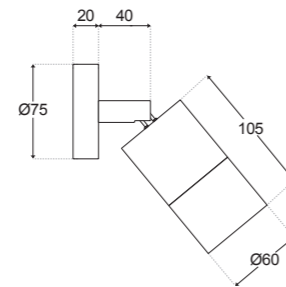

AX2

PRODUCT DESCRIPTION

FINISHES: Stainless Steel and Copper
LUMEN OUTPUT: 250lm
POWER: 4W
INPUT: 240V, 12V-24V on request
ADJUSTABILITY: Adjustable up and down
IP RATING: IP65
CUT OUT: Surface Mounted
DEPTH: Surface Mounted
DIMMABLE: No
CRI: 85