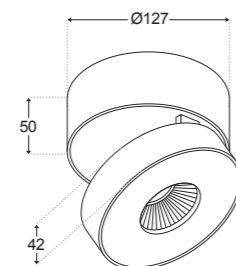

MUSE WW1

PRODUCT DESCRIPTION

FINISHES: White. Custom colour on request.
LUMEN OUTPUT: 1800lm
POWER: 30W
INPUT: 240V
ADJUSTABILITY: Adjustable
IP RATING: IP20
CUT OUT: Surface Mounted
DEPTH: N/A
DIMMABLE: Yes
CRI: 95