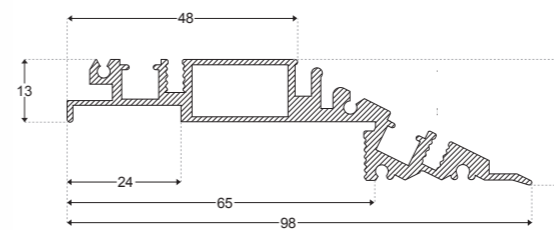

Knife Ceiling System

KNIFE

An 'In-plaster' continuous linear slot system. Knife detail is used to seamlessly light a vertical wall that appears as a shadow line giving a minimum visual impact to the room.

Can be mounted at the edge of the ceiling lighting system to create a fine line of light and illuminate the upper wall whilst also illuminating a surface below.

Due to its concealed design, it greatly compliments a minimalistic or sleek, modern space, providing a wash on walls such as in hallways and feature walls in living spaces.

It can also be used to hide exhaust fans and incorporate light in bathrooms.

A soft, ambient light, an unique alternative for spaces rather than using regular ceiling lights or lamps. This can help to create the illusion of a higher ceiling or increase depth perception of a room and allow textural walls to disappear UP into the Knife detail.