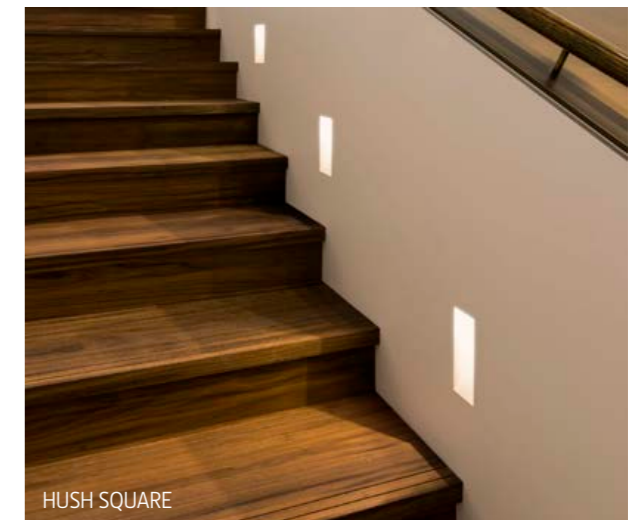

HUSH SQUARE B100

PRODUCT DESCRIPTION

FINISHES: Hand-Crafted Gypsum (Plaster/Gyprock)
LUMEN OUTPUT: 120lm
POWER: 1W
INPUT: 300mA
ADJUSTABILITY: Fixed
IP RATING: IP20 - For external use contact LA Lounge
CUT OUT: 303mm x 111mm
DEPTH: 68mm. Allow 10mm more.
DIMMABLE: In Dali Only
CRI: 90