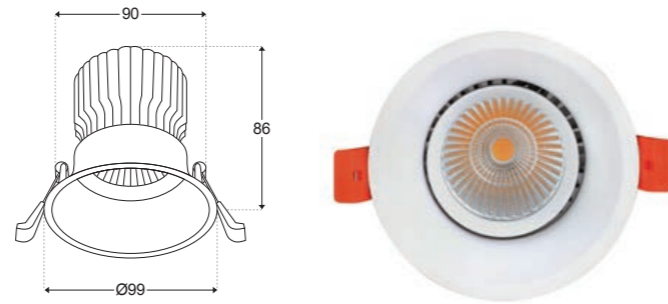

Blush Range

DOWNLIGHTS

Affordable range of cast aluminium
downlights with high dimming parameters

BLUSH SLIM D71

PRODUCT DESCRIPTION

FINISHES: White. Custom colour on request.
LUMEN OUTPUT: 800lm
POWER: 12W
INPUT: 240V
ADJUSTABILITY: Adjustable
IP RATING: IP20
CUT OUT: Ø92mm
DEPTH: 95mm. Allow 10mm more in the ceiling.
DIMMABLE: Yes
CRI: 95