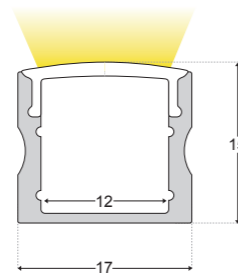

Continuum Range

LED PROFILES/STRIPS

High powered LED strips with no dotting.
CRI 95

G04 DEEP

PRODUCT DESCRIPTION

FINISHES: Aluminium. Custom colour on request
ADJUSTABILITY: Fixed
CUT OUT: See line drawing and add 2mm for allowance
DEPTH: 15mm
DIMMABLE: Yes in 0-10 or Dali
CRI: 95