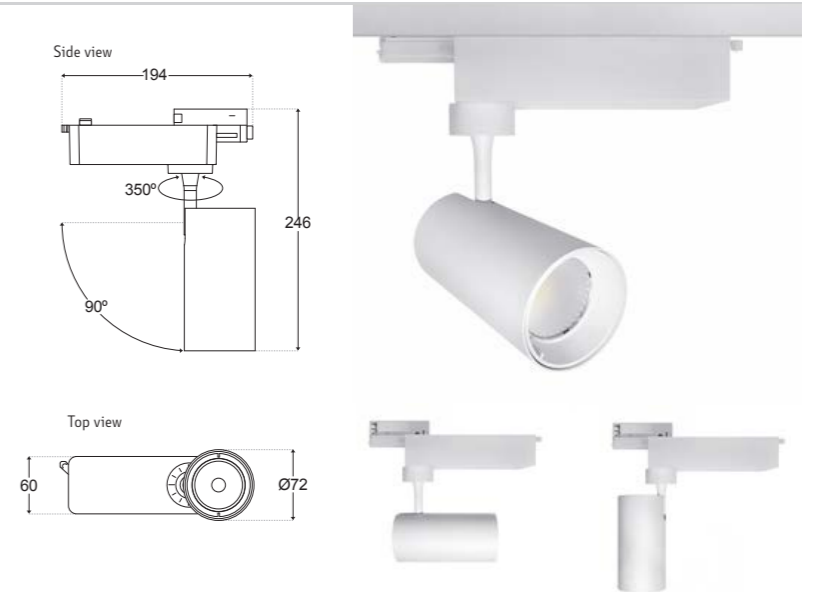

Track Lighting

TRACK HEAD DALI TK2

PRODUCT DESCRIPTION

FINISHES: Black, White. Custom colour on request
LUMEN OUTPUT: 1560lm
POWER: 15W
INPUT: 240V
ADJUSTABILITY: Fixed
IP RATING: IP20
CUT OUT: Surface Mounted
DEPTH: 160mm
DIMMABLE: In Dali Only
CRI: 95