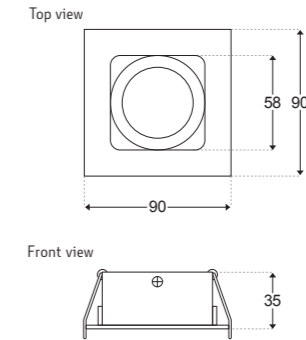

IMPACT SQUARE D22

PRODUCT DESCRIPTION

FINISHES: White. Custom colour on request.
LUMEN OUTPUT: 840lm (10W) and 640lm (8W)
POWER: 10W. 8W on request
INPUT: 240V
ADJUSTABILITY: Adjustable
IP RATING: IP20 or IP44 with frosted glass diffuser
CUT OUT: Ø86mm
DEPTH: 106mm (10W) and 85mm (8W) Allow 10mm more in the ceiling.
DIMMABLE: Yes
CRI: 95