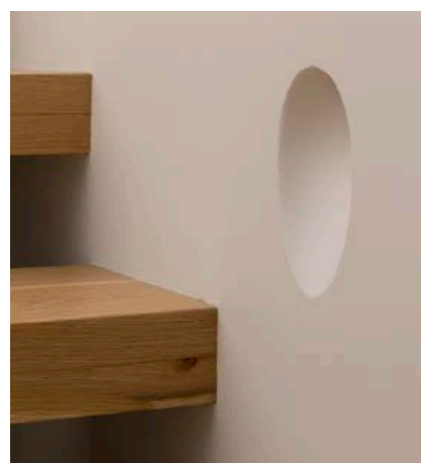

VAUCLUSE PROJECT

Hush Round . page 15