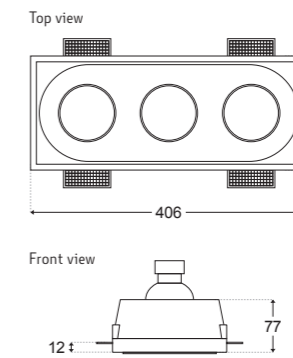

DEEP DOUBLE COVER D17

PRODUCT DESCRIPTION

FINISHES: Hand-Crafted Gypsum (Plaster/Gyprock)
LUMEN OUTPUT: 1680lm (10W) and 1280lm (8W)
POWER: 2 x 10W, 8W on request
INPUT: 240V
ADJUSTABILITY: Adjustable
IP RATING: IP20 - For external use contact LA Lounge
CUT OUT: 291mm x 173mm
DEPTH: 1150mm (10W) and 129mm (8W) Allow 10mm more in the ceiling.
DIMMABLE: Yes
CRI: 95

DEEP COVER FIX D14

PRODUCT DESCRIPTION

FINISHES: Hand-Crafted Gypsum (Plaster/Gyprock)
LUMEN OUTPUT: 840lm (10W) and 640lm (8W)
POWER: 10W, 8W on request
INPUT: 240V
ADJUSTABILITY: Fixed
IP RATING: IP20 - For external use contact LA Lounge
CUT OUT: 113mm x 113mm
DEPTH: 145mm (10W) and 124mm (8W) Allow 10mm more in the ceiling.
DIMMABLE: Yes
CRI: 95

DEEP TRIPLE COVER D18

PRODUCT DESCRIPTION

FINISHES: Hand-Crafted Gypsum (Plaster/Gyprock)
LUMEN OUTPUT: 2520lm (10W) and 1920lm (8W)
POWER: 3 x 10W, 8W on request
INPUT: 240V
ADJUSTABILITY: Adjustable
IP RATING: IP20 - For external use contact LA Lounge
CUT OUT: 409mm x 173mm
DEPTH: 150mm (10W) and 129mm (8W) Allow 10mm more in the ceiling.
DIMMABLE: Yes
CRI: 95