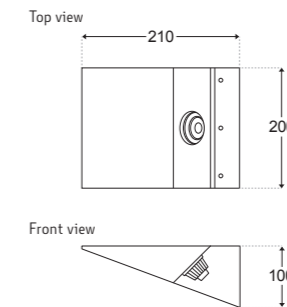

FIN 30 SW10

PRODUCT DESCRIPTION

FINISHES: White. Custom colour on request
LUMEN OUTPUT: 2000lm
POWER: 26W
INPUT: 240V
ADJUSTABILITY: Fixed
IP RATING: IP20
CUT OUT: Surface Mounted
DEPTH: 210mm
DIMMABLE: Yes
CRI: 90