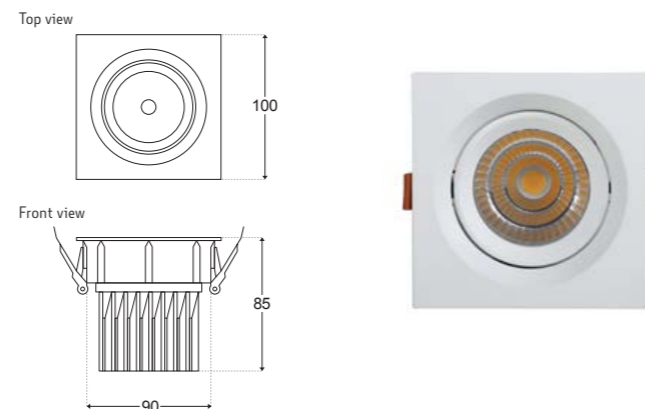

BLUSH SQUARE D75

PRODUCT DESCRIPTION

FINISHES: White. Custom colour on request.
LUMEN OUTPUT: 800lm
POWER: 12W
INPUT: 240V
ADJUSTABILITY: Adjustable
IP RATING: IP20
CUT OUT: Ø92mm
DEPTH: 85mm. Allow 10mm more in the ceiling.
DIMMABLE: Yes
CRI: 95