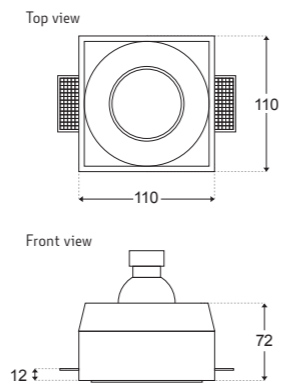

DEEP COVER FIX D14

PRODUCT DESCRIPTION

FINISHES: Hand-Crafted Gypsum (Plaster/Gyprock)
LUMEN OUTPUT: 840lm (10W) and 640lm (8W)
POWER: 10W, 8W on request
INPUT: 240V
ADJUSTABILITY: Fixed
IP RATING: IP20 - For external use contact LA Lounge
CUT OUT: 113mm x 113mm
DEPTH: 145mm (10W) and 124mm (8W) Allow 10mm more in the ceiling.
DIMMABLE: Yes
CRI: 95