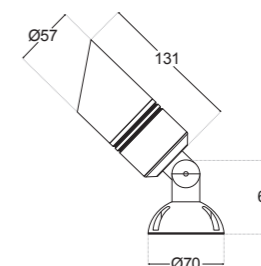

AX21

PRODUCT DESCRIPTION

FINISHES: Antique Bronze
LUMEN OUTPUT: 250lm
POWER: 4W
INPUT: 12V - 24V
ADJUSTABILITY: 90°
IP RATING: IP65
CUT OUT: Surface Mounted
DEPTH: Surface Mounted
DIMMABLE: No
CRI: 85