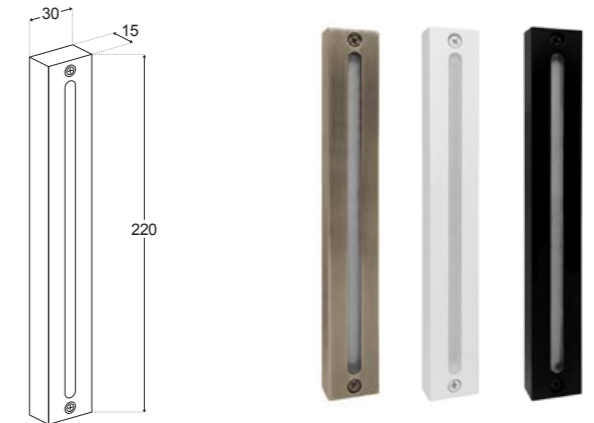

SLIM JIM

REVEAL

SLIM SURFACE MOUNTED B11

PRODUCT DESCRIPTION

FINISHES: White, Black, Antique. Custom colour on request.
 LUMEN OUTPUT: 55lm
 POWER: 2W
 INPUT: DC 12V
 ADJUSTABILITY: Fixed
 IP RATING: IP67
 CUT OUT: Surface Mounted
 DEPTH: 15mm
 DIMMABLE: In Dali Only
 CRI: 90