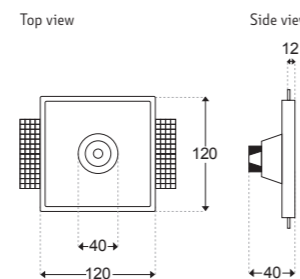

ISPY D301

PRODUCT DESCRIPTION

FINISHES: Hand-Crafted Gypsum (Plaster/Gyprock)
LUMEN OUTPUT: 360lm
POWER: 3W
INPUT: 600mA
ADJUSTABILITY: Fixed
IP RATING: IP20 - For external use contact LA Lounge
CUT OUT: 123mm x 123mm
DEPTH: 40mm. Allow 10mm more in the ceiling.
DIMMABLE: In Dali Only
CRI: 90