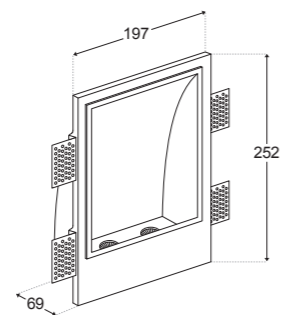

SNOOP D300

PRODUCT DESCRIPTION

FINISHES: Hand-Crafted Gypsum (Plaster/Gyprock)
LUMEN OUTPUT: 360lm
POWER: 3W
INPUT: 600mA
ADJUSTABILITY: Fixed
IP RATING: IP20 - For external use contact LA Lounge
CUT OUT: 123mm x 123mm
DEPTH: 60mm. Allow 10mm more in the ceiling.
DIMMABLE: In Dali Only
CRI: 90

PEEP SQUARE RW1

PRODUCT DESCRIPTION

FINISHES: Hand-Crafted Gypsum (Plaster/Gyprock)
LUMEN OUTPUT: 720lm
POWER: 6W
INPUT: 600mA
ADJUSTABILITY: Fixed
IP RATING: IP20 - For external use contact LA Lounge
CUT OUT: 200mm x 255mm
DEPTH: 69mm. Allow 10mm more
DIMMABLE: In Dali Only
CRI: 90