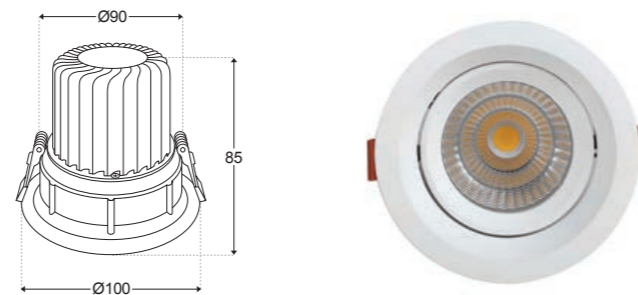

BLUSH STANDARD D70

PRODUCT DESCRIPTION

FINISHES: White. Custom colour on request.
LUMEN OUTPUT: 800lm
POWER: 12W
INPUT: 240V
ADJUSTABILITY: Adjustable
IP RATING: IP20
CUT OUT: Ø92mm
DEPTH: 88mm. Allow 10mm more in the ceiling.
DIMMABLE: Yes
CRI: 95