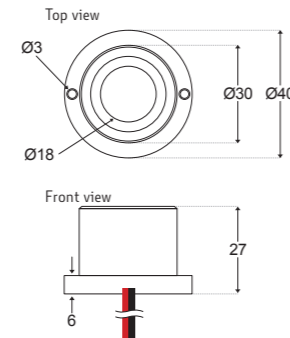

HIGH INTENSITY N3

PRODUCT DESCRIPTION

FINISHES: Black
LUMEN OUTPUT: 120lm
POWER: 3W
INPUT: DC 12V
ADJUSTABILITY: Fixed
IP RATING: IP67
CUT OUT: Surface Mounted
DEPTH: 27mm
DIMMABLE: Yes in Dali
CRI: 95