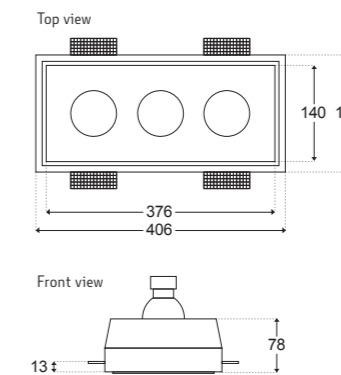

AGENT 2 ADJ D5

PRODUCT DESCRIPTION

FINISHES: Hand-Crafted Gypsum (Plaster/Gyprock)
LUMEN OUTPUT: 1680lm (10W) and 1280lm (8W)
POWER: 2 x 10W, 8W on request
INPUT: 240V
ADJUSTABILITY: Adjustable
IP RATING: IP20 - For external use contact LA Lounge
CUT OUT: 179mm x 291mm
DEPTH: 151mm (10W) and 130mm (8W) Allow 10mm more in the ceiling.
DIMMABLE: Yes
CRI: 95

AGENT 1 FIX D1

PRODUCT DESCRIPTION

FINISHES: Hand-Crafted Gypsum (Plaster/Gyprock)
LUMEN OUTPUT: 840lm (10W) and 640lm (8W)
POWER: 10W, 8W on request
INPUT: 240V
ADJUSTABILITY: Fixed
IP RATING: IP20 - For external use contact LA Lounge
CUT OUT: 106mm x 106mm
DEPTH: 143mm (10W) and 122mm (8W) Allow 10mm more in the ceiling.
DIMMABLE: Yes
CRI: 95

AGENT 3 ADJ D6

PRODUCT DESCRIPTION

FINISHES: Hand-Crafted Gypsum (Plaster/Gyprock)
LUMEN OUTPUT: 840lm (10W) and 640lm (8W)
POWER: 3 x 10W, 8W on request
INPUT: 240V
ADJUSTABILITY: Adjustable
IP RATING: IP20 - For external use contact LA Lounge
CUT OUT: 409mm x 176mm
DEPTH: 151mm (10W) and 130mm (8W) Allow 10mm more in the ceiling.
DIMMABLE: Yes
CRI: 95