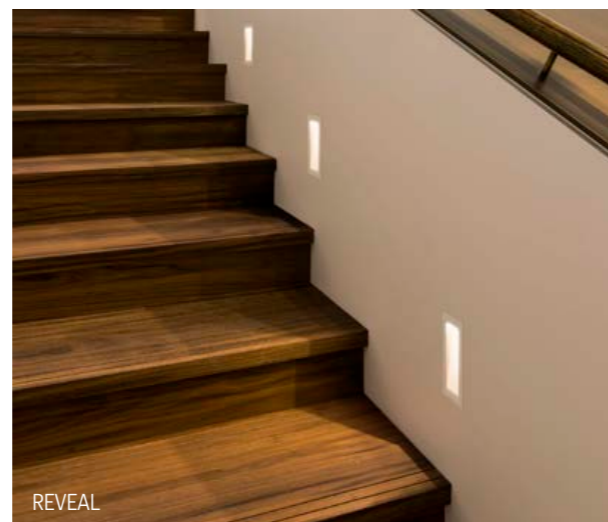

REVEAL

SLIM SURFACE MOUNTED B11

PRODUCT DESCRIPTION

FINISHES: White, Black, Antique. Custom colour on request.
LUMEN OUTPUT: 55lm
POWER: 2W
INPUT: DC 12V
ADJUSTABILITY: Fixed
IP RATING: IP67
CUT OUT: Surface Mounted
DEPTH: 15mm
DIMMABLE: In Dali Only
CRI: 90