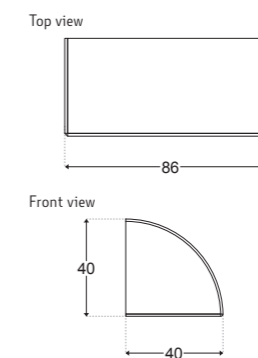

AX12

PRODUCT DESCRIPTION

FINISHES: Antique Bronze, Matt Black, Copper, Natural Brass and Brushed Chrome
LUMEN OUTPUT: 250lm
POWER: 4W
INPUT: 12V-24V
ADJUSTABILITY: Fixed
IP RATING: IP65
CUT OUT: Surface Mounted
DEPTH: 40mm
DIMMABLE: No
CRI: 85