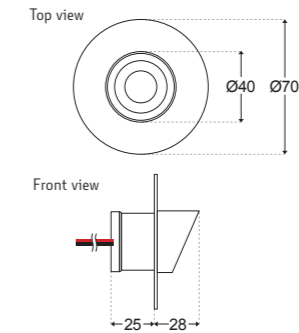

PICCOLO 40 WITH HOOD P7

PRODUCT DESCRIPTION

FINISHES: Brass, Copper, Stainless Steel
LUMEN OUTPUT: 120lm
POWER: 3W
INPUT: DC 12V
ADJUSTABILITY: Fixed
IP RATING: IP67
CUT OUT: Ø35mm. To be installed in a 40mm grey conduit
DEPTH: 25mm. Allow 10mm more
DIMMABLE: In Dali Only
CRI: 90