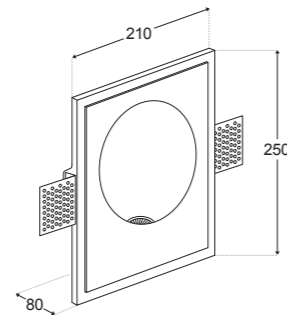

Confidential In-Set Range

UPLIGHTS, PIN LIGHTS AND CAN LIGHTS

Beautifully hand-crafted gypsum lights.
The true trimless range.

Lighting Architects

PEEP ROUND RW2

PRODUCT DESCRIPTION

FINISHES: Hand-Crafted Gypsum (Plaster/Gyprock)
LUMEN OUTPUT: 360lm
POWER: 3W
INPUT: 600mA
ADJUSTABILITY: Fixed
IP RATING: IP20 - For external use contact LA Lounge
CUT OUT: 253mm x 213mm
DEPTH: 80mm. Allow 10mm more
DIMMABLE: In Dali Only
CRI: 90