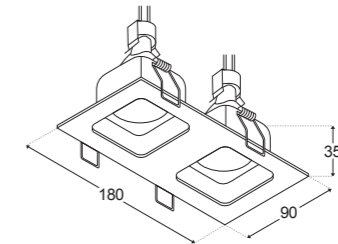

IMPACT DOUBLE SQUARE D200

PRODUCT DESCRIPTION

FINISHES: White. Custom colour on request.
LUMEN OUTPUT: 1680lm (10W) and 1280lm (8W)
POWER: 2 x 10W. 8W on request
INPUT: 240V
ADJUSTABILITY: Adjustable
IP RATING: IP20 or IP44 with frosted glass diffuser
CUT OUT: 160mm x 78mm
DEPTH: 106mm (10W) and 85mm (8W) Allow 10mm more in the ceiling.
DIMMABLE: Yes
CRI: 95