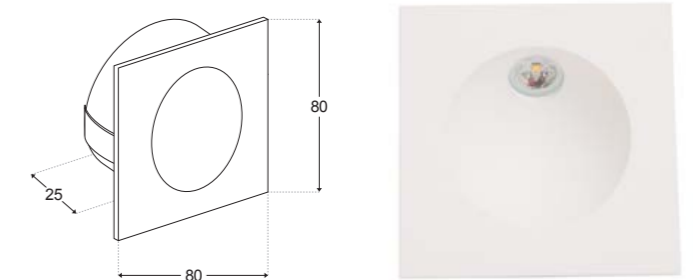

SPLAY B4

PRODUCT DESCRIPTION

FINISHES: White, Bronze. Custom colour on request.
LUMEN OUTPUT: 180lm
POWER: 2W
INPUT: 700mA
ADJUSTABILITY: Fixed
IP RATING: IP54
CUT OUT: Ø73mm
DEPTH: 25mm. Allow 10mm more
DIMMABLE: In Dali Only
CRI: 90

SLIM SURFACE MOUNTED