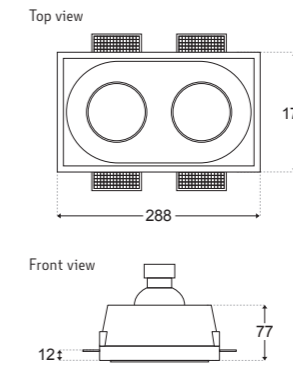

DEEP DOUBLE COVER D17

PRODUCT DESCRIPTION

FINISHES: Hand-Crafted Gypsum (Plaster/Gyprock)
LUMEN OUTPUT: 1680lm (10W) and 1280lm (8W)
POWER: 2 x 10W, 8W on request
INPUT: 240V
ADJUSTABILITY: Adjustable
IP RATING: IP20 - For external use contact LA Lounge
CUT OUT: 291mm x 173mm
DEPTH: 1150mm (10W) and 129mm (8W) Allow 10mm more in the ceiling.
DIMMABLE: Yes
CRI: 95