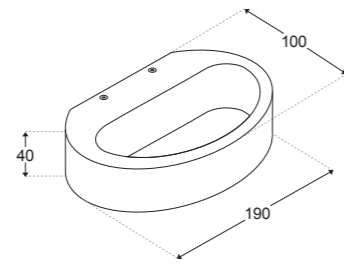

SLIM SURFACE MOUNTED

SPLAY

Wall Lights

LUMUS CURVE SW8

PRODUCT DESCRIPTION

FINISHES: White, Bronze. Custom colour on request.
 LUMEN OUTPUT: 500lm
 POWER: 6W
 INPUT: 240V
 ADJUSTABILITY: Fixed asymmetric
 IP RATING: IP54
 CUT OUT: Surface Mounted
 DEPTH: 100mm
 DIMMABLE: In Dali Only
 CRI: 90