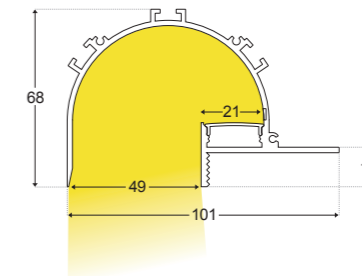

G09

PRODUCT DESCRIPTION

FINISHES: Aluminium body and Opal diffuser. Custom colour on request.
ADJUSTABILITY: Fixed
CUT OUT: Surface Mounted
DIMMABLE: Yes in 0-10 or Dali
CRI: 95