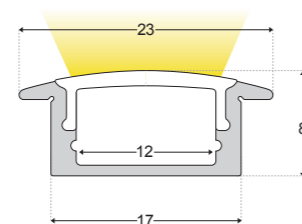

G05 SHALLOW

PRODUCT DESCRIPTION

FINISHES: Aluminium. Custom colour on request
ADJUSTABILITY: Fixed
CUT OUT: See line drawing and add 2mm for allowance
DEPTH: 8mm
DIMMABLE: Yes in 0-10 or Dali
CRI: 95