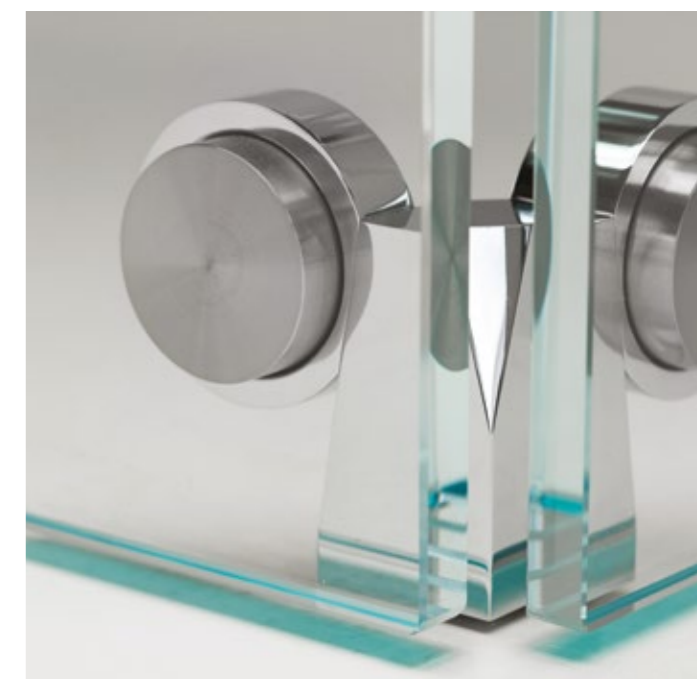

CRYSTAL CLEAR

Transparent does not mean unnoticed.

TRANSPARENT
playing field