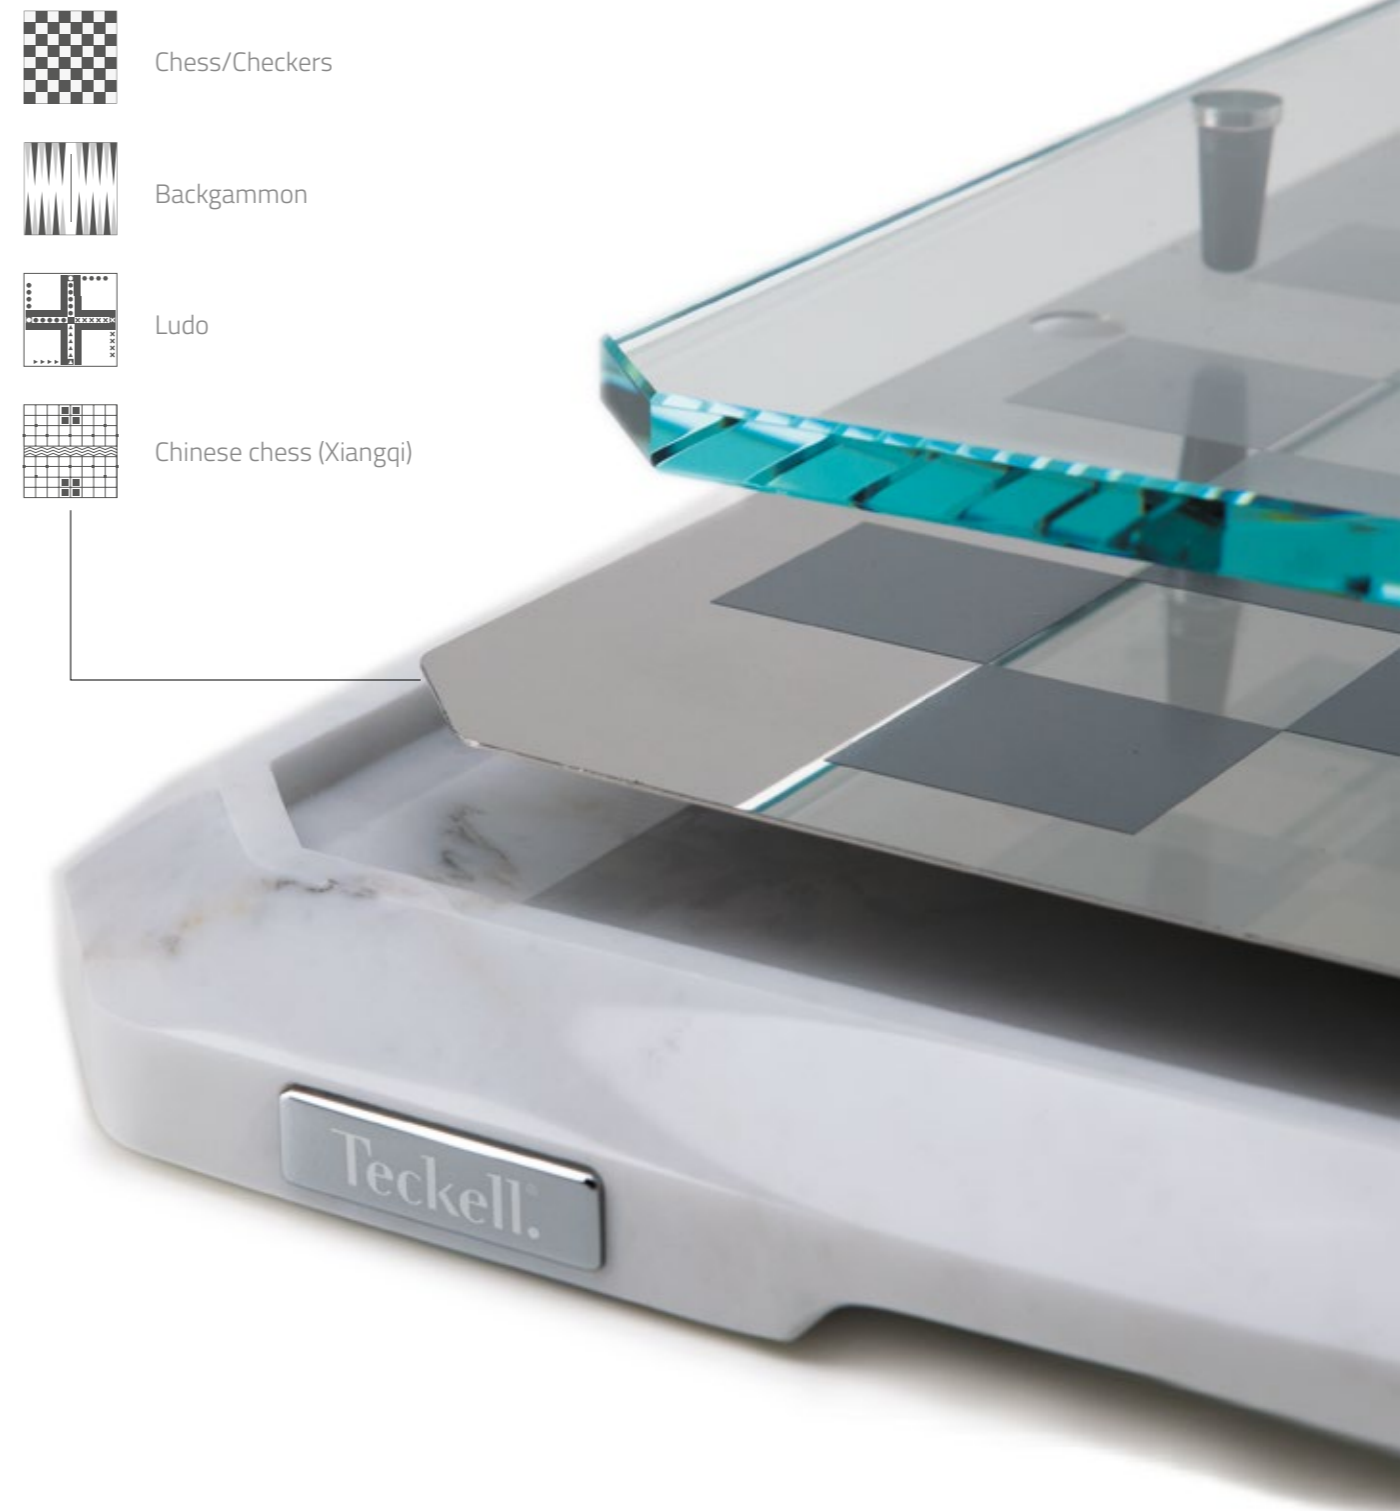

That is why we devised a magnetic opening system for the game board, which rests inside the base. This allows you to extract the game board - Stratego clean lines hide four different games: Chessboard, Checkers, Backgammon, Chinese chess, Ludo - and substitute another without any push-buttons or latches that would've broken up the marble base's minimal lines. Innovation and a 'less is more' approach make Teckell's signature.

Chess/Checkers

Backgammon

Ludo

Chinese chess (Xiangqi)

**MERAVIGLIARE** [:marvel]

*One board, three layers of marvel: a base in white or black marble and a thin metal game board, secured by an extra-clear crystal top. Just choose a game and place inside the appropriate game surface.*

**MULTI-GAME**

*four different game options*

Interchangeable game surface in thin metal allowing you to play multiple games. Just choose a game and place inside the appropriate thin, metal game surface. through the simple magnetic opening.  
Available games: Chess and Checkers, Backgammon, Ludo, Chinese chess (Xiangqi).