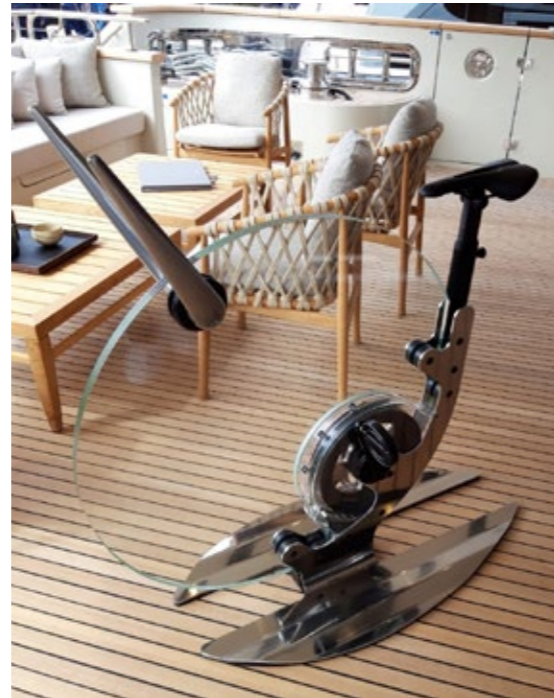

### BLUETOOTH

*anywhere, with a swipe*

---

Teckell Ciclotte is equipped with a kit for mobile devices, composed by a specific electronic built-in board and a special holder for tablets and smart-phones.

The kit allows the bike to be integrated with any type of smart-phone and tablet, offering a wide range of entertainment opportunity during the work-out.

## SLEEK LOOKING

*This glamorous version with its polished steel base just begs to be in the spotlight.*

POLISHED STEEL  
*structure*