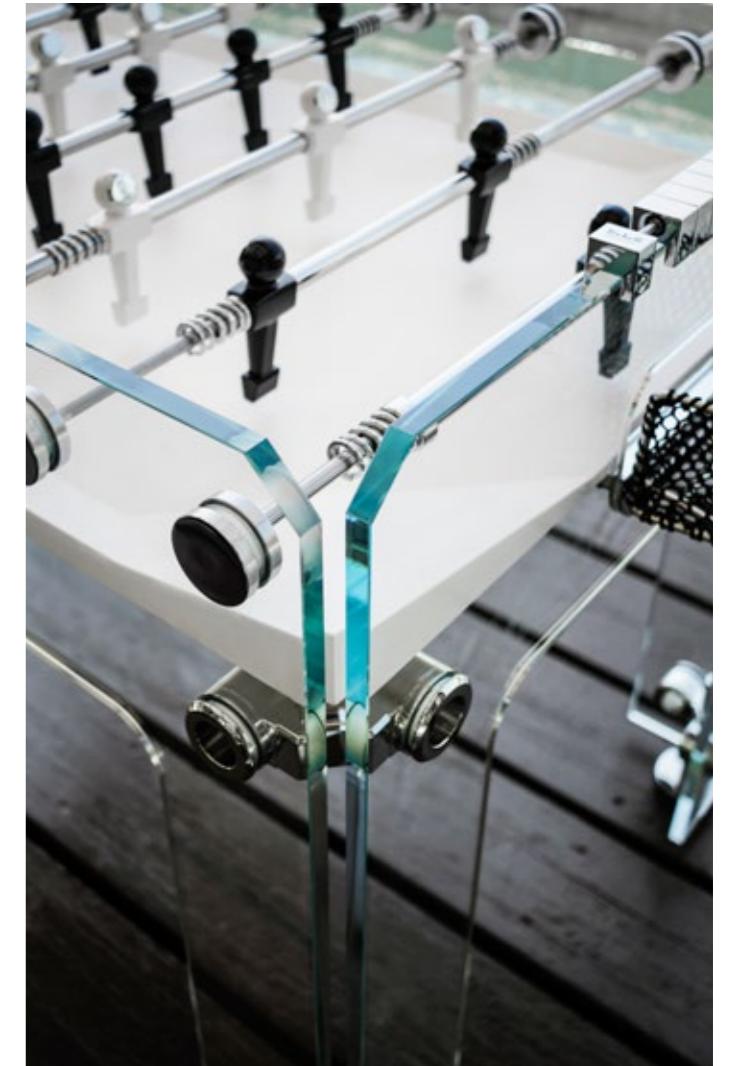

THE GAME'S NEW FRONTIER: OUTSIDE

Foosball unleashed

The game never ends with the Teckell Cristallino Outdoor. No matter what Mother Nature delivers, this table stands up, providing worry-free fun.

Corian®, the playing field's surface, is non-porous and stain resistant. This revolutionary material maintains its color and even withstands heat up to 212°F (100°C), perfect for poolside.

Be-gone rust, too. The stainless steel rods are AISI 316, a type that is highly resistant to corrosion and commonplace on yachts. Teckell designers found inspiration on the high seas, adapting this metal to Outdoor. And, yes, the table can be installed on a yacht or any boat with a special kit. Sail away in style.