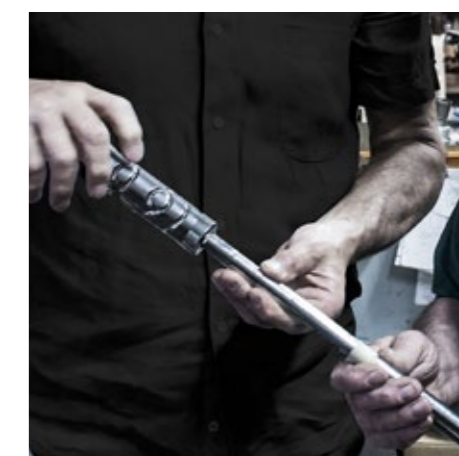

Man and his machines are revolutionizing design. An Italian artisan's expert eyes and masterful hands applied to cutting-edge technology create perfection.

Always avant-garde, experimenting, surprising: excellence arises from a limitless, burning desire to do things well.

These are the pillars supporting Teckell innovative research, together with the striking use of precious and eternal materials such as marble, wood and crystal.

**MADE IN  
ITALIA**

*Teckell's soul is held in the hands of select Italian maestri artigiani. These artisans give Teckell's artworks the creativity and the touch that only a human hand can provide.*