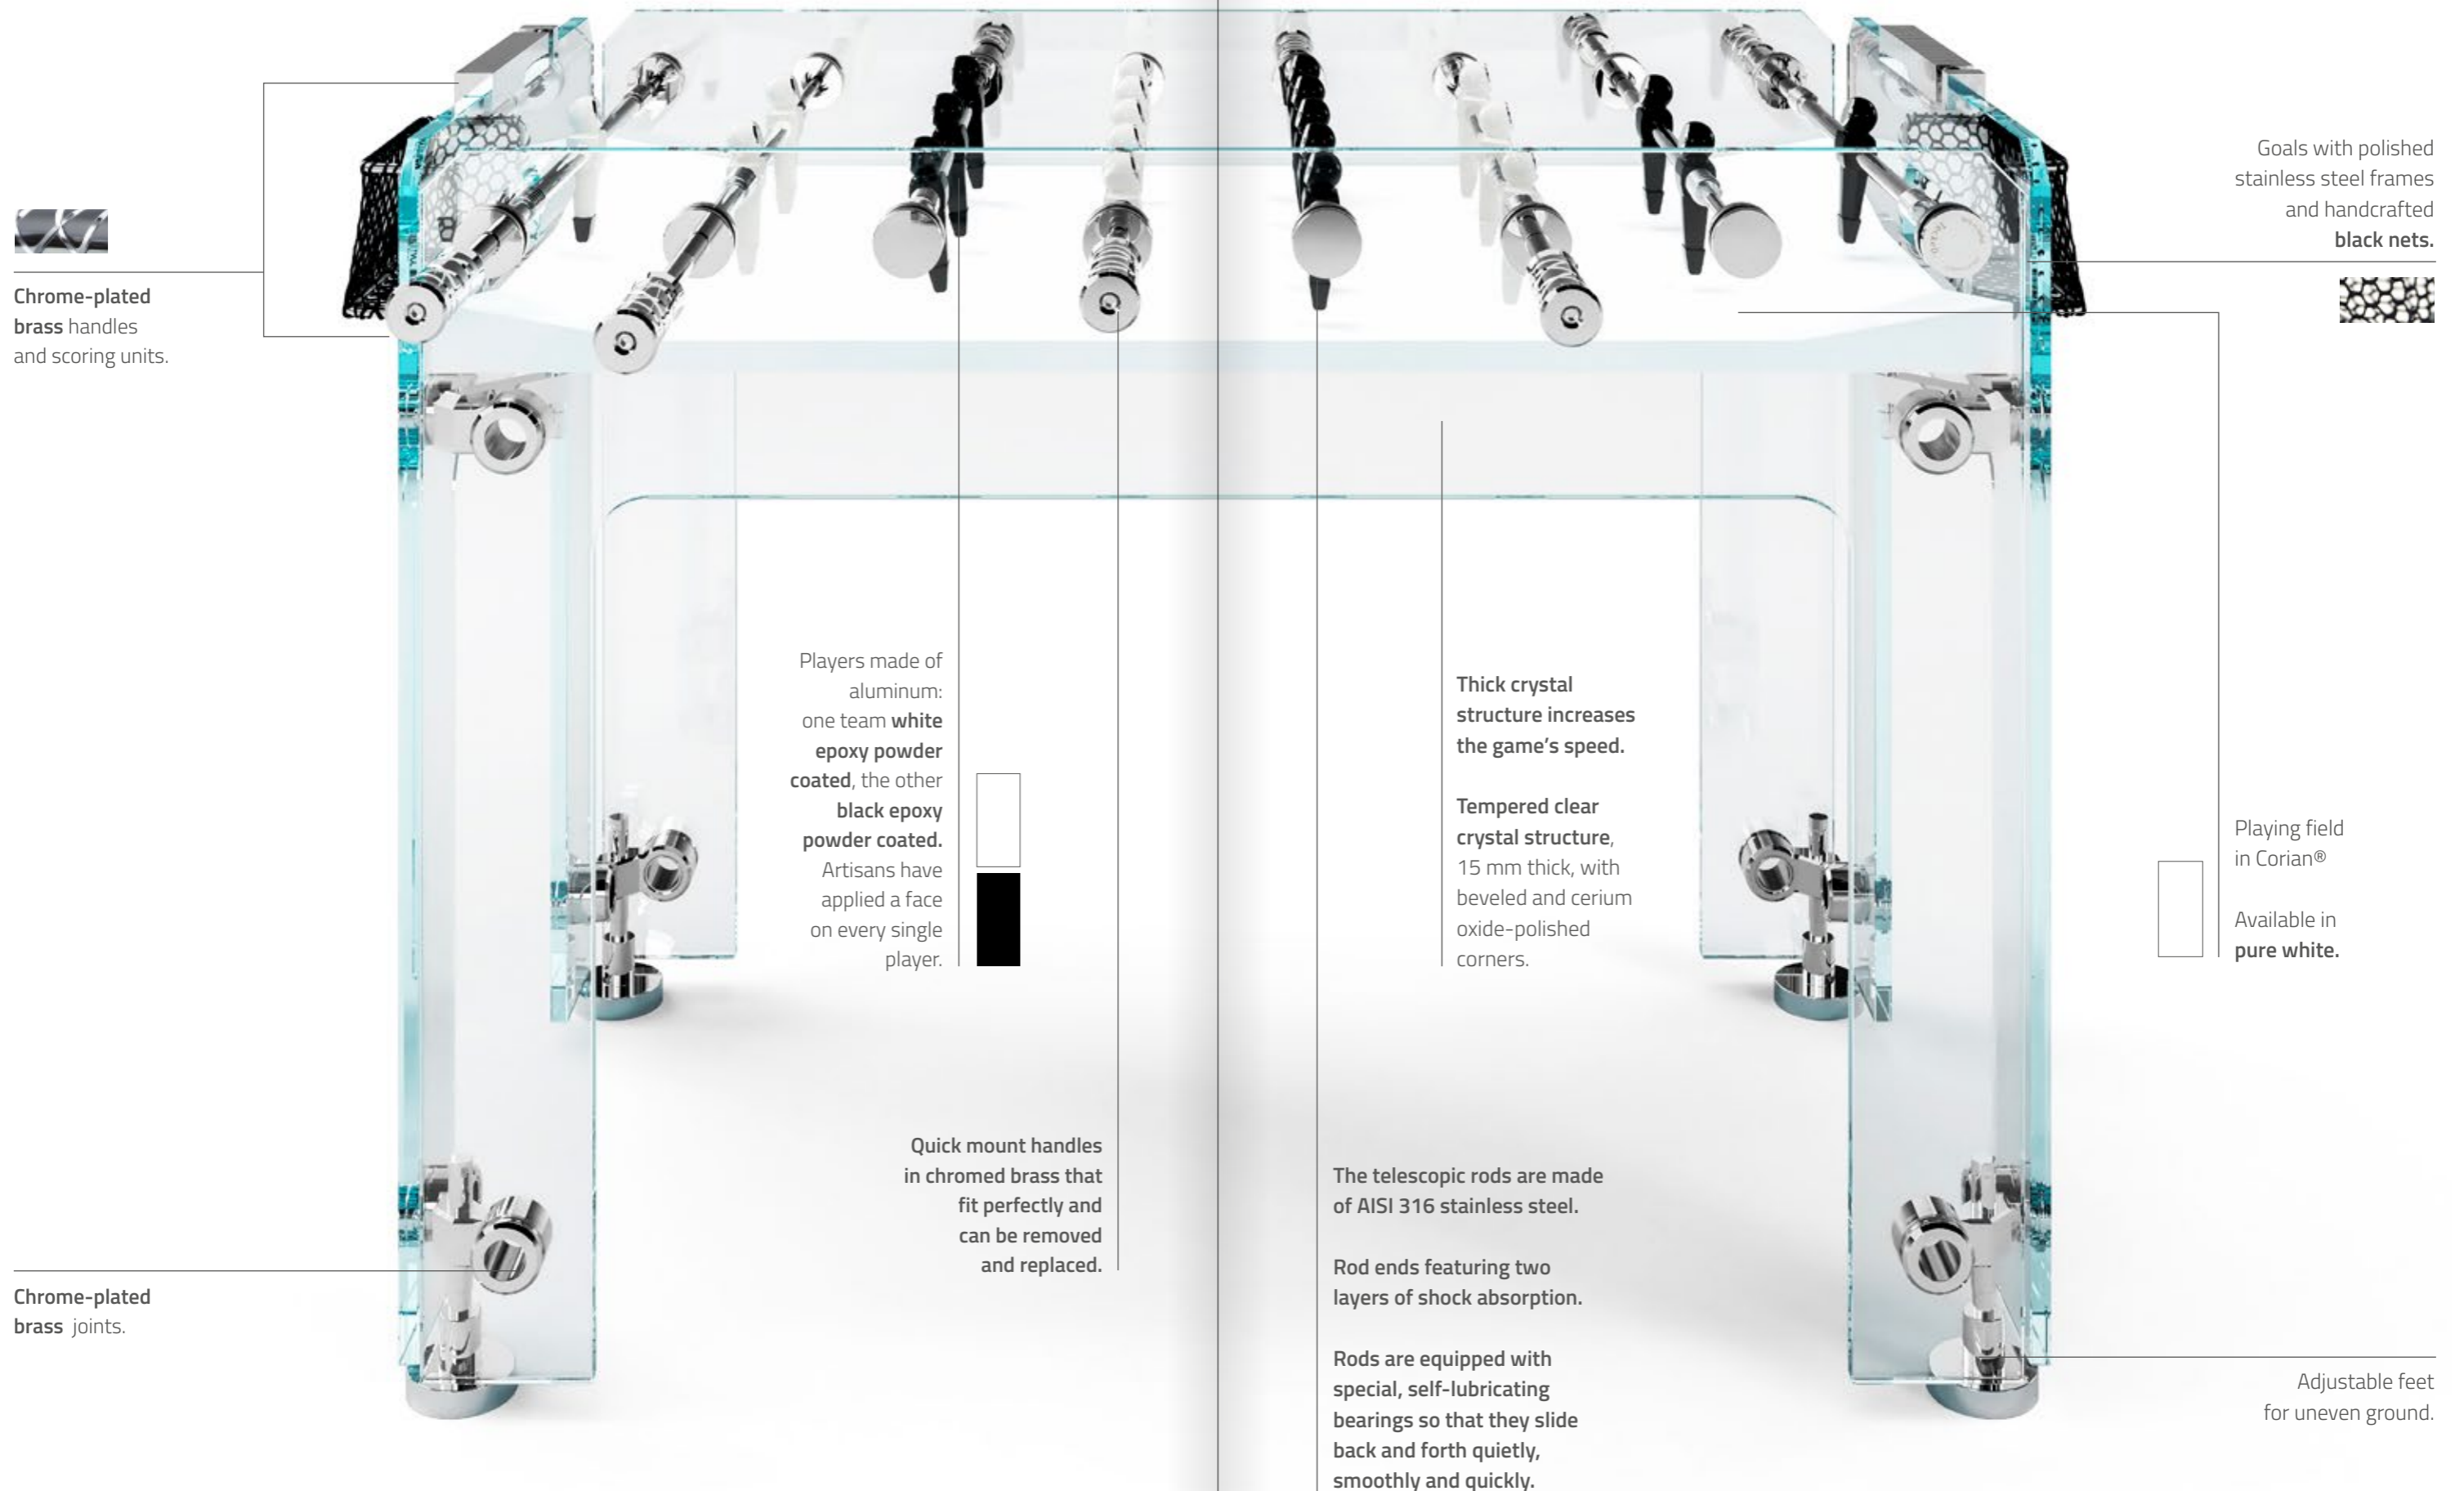

# ON CLOUD NINE

*A vision in crystal and Corian® entertains far and wide.*

WHITE CORIAN®  
*playing field*

Chrome-plated brass handles and scoring units.

Goals with polished stainless steel frames and handcrafted black nets.