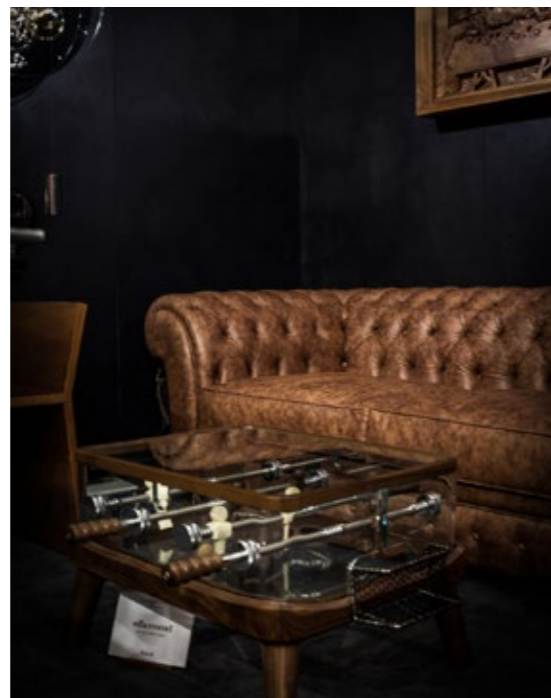

BLACK MARQUINA MARBLE  
base

Chess pieces decorated with 24k gold-plated brass.

Extra-clear crystal top.

Chess pieces made of lathed, extra-clear borosilicate glass cylinders.

Chess pieces decorated with chrome-plated brass.