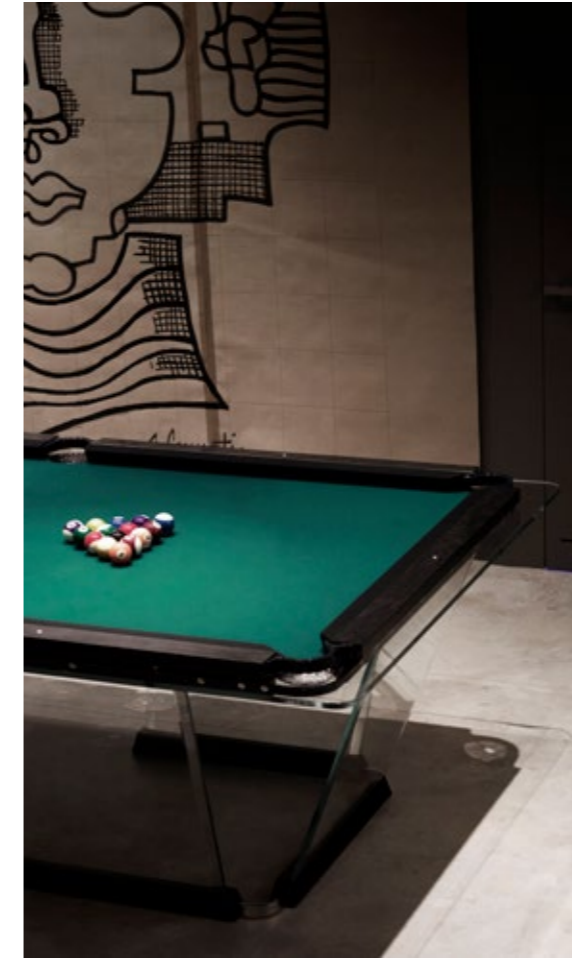

### UNRIVALED PRECISION

*through digital technologies*

---

Each table is created using computer numerical control (CNC) machines which ensure unrivaled precision. Every phase of the process, including final touches, is entrusted to our master craftsmen.

### FLOATING PLAY

*crystal sheets sculpted into an elegant, streamlined shape*

---

The light dances across its handcrafted surfaces, courting you to take up a cue and experience a whole new game. Playing field is made of a single sheet of tempered crystal at least 9/16" thick. The glass plate legs with beveled edges ensure its stability. These legs slide into the open pore lacquered black oak that have carved grooves for securing the glass and hiding the perfect regulation system.