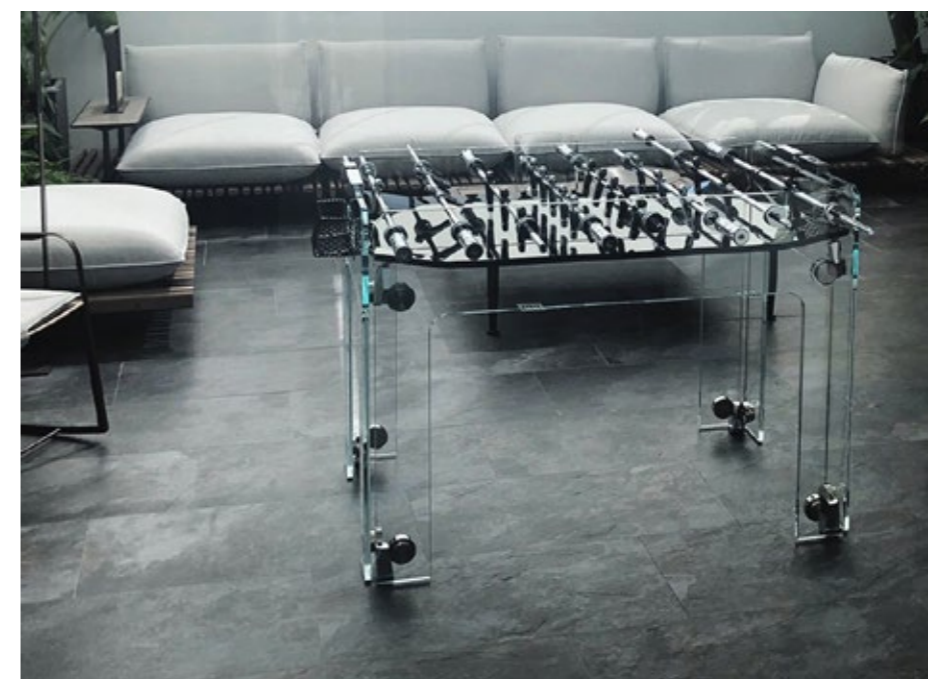

# MASCULINE FUMÈ

*The finish reflects stunningly during every game phase.*

FUMÈ  
*playing field*

Chrome-plated brass handles and scoring units.

Goals with polished stainless steel frames and handcrafted black nets.