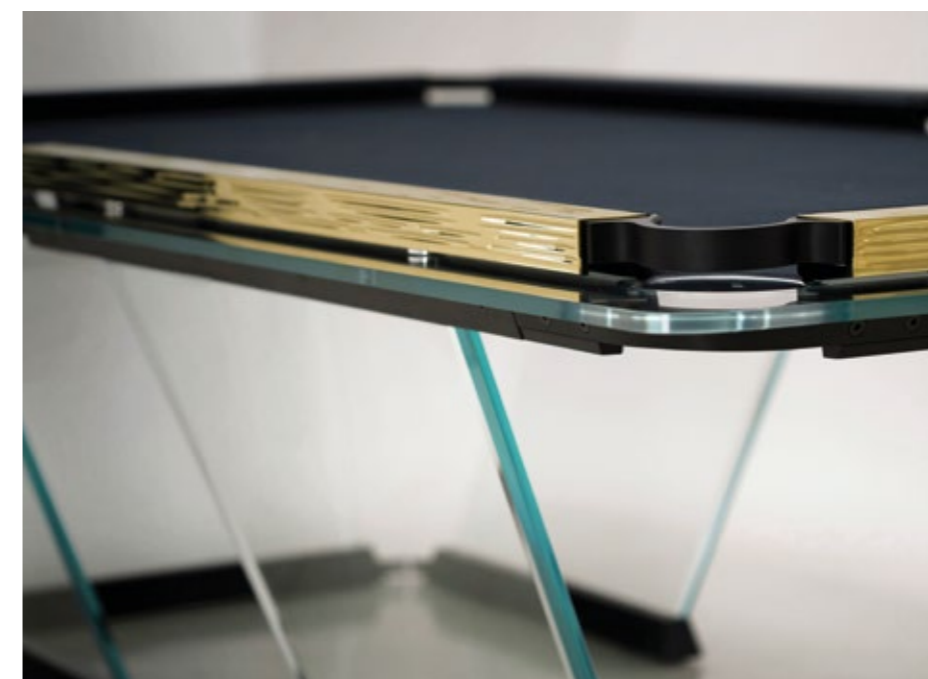

GOLD LACQUER

Teckell T1.2 is a pool table with no rivals.