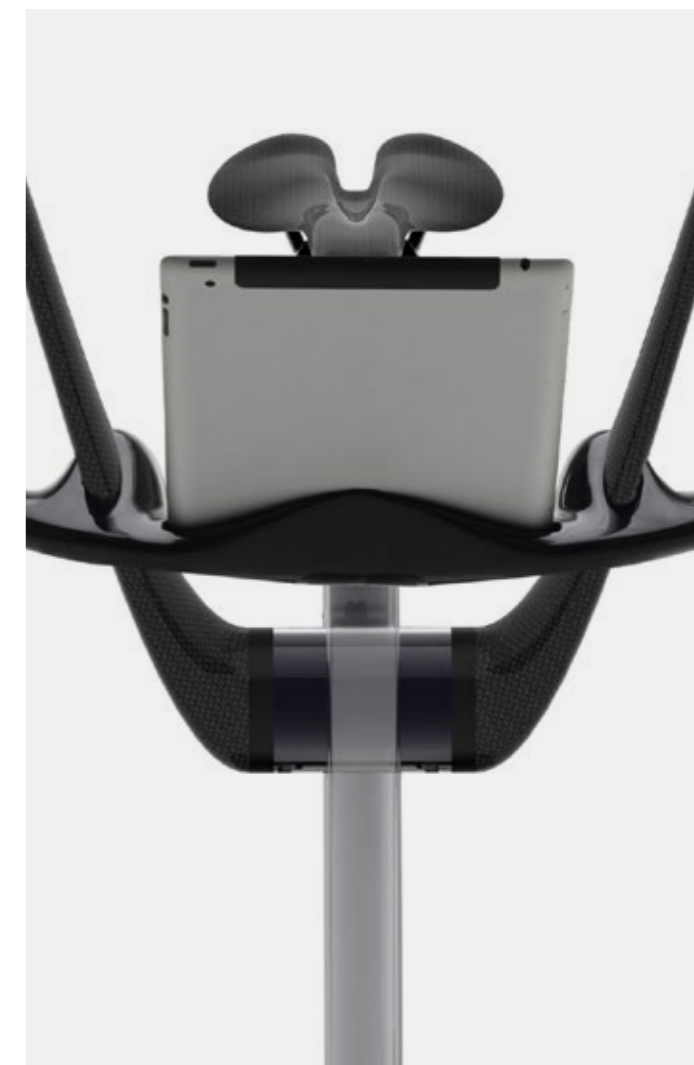

### SEAT

*cycling and spinning style*

---

Racing bike gel seat with trim for use both for cycling and spinning.

Adjustable in height and grade  
Pitch: 15mm / Total stroke: 21cm

Maximum user's weight: 118Kg

### BLUETOOTH

*anywhere, with a swipe*

---

Teckell Ciclotte is equipped with a kit for mobile devices, composed by a specific electronic built-in board and a special holder for tablets and smart-phones.

The kit allows the bike to be integrated with any type of smart-phone and tablet, offering a wide range of entertainment opportunity during the work-out.