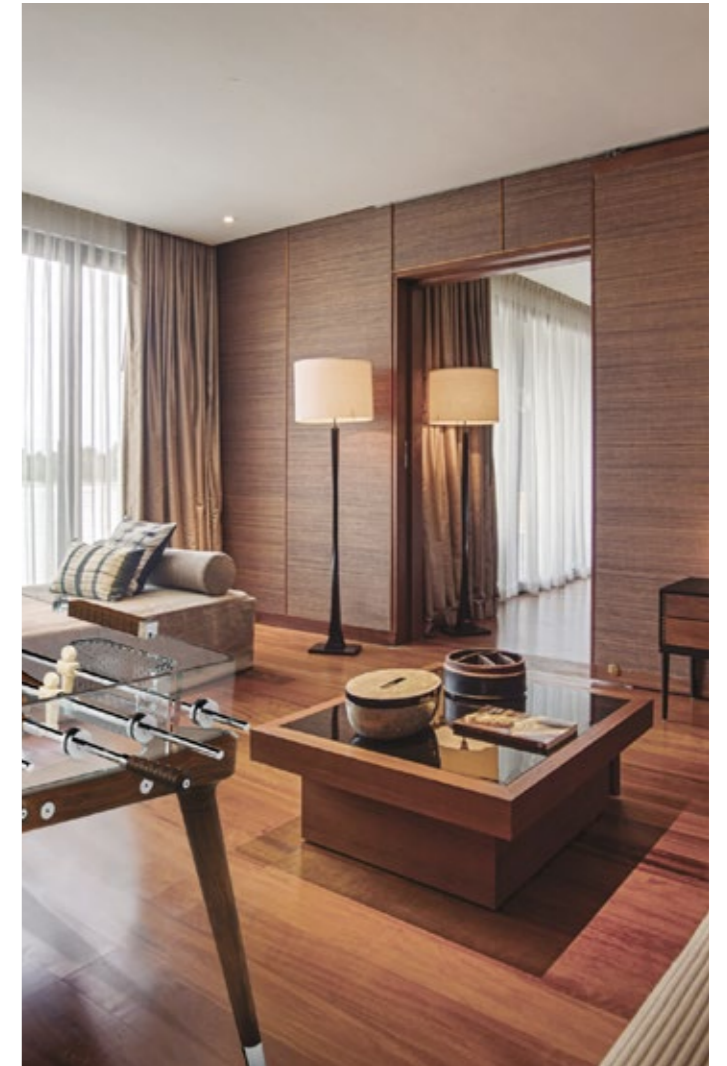

CANALETTO WOOD

an eco-friendly family heirloom

ENGINEERING

timeless masterpieces

DESIGN

form and function unite for great design

LIFESTYLE

comfortable modern interiors

Long before there were words such as “sustainable” or “green,” Teckell was crafting objects with Mother Nature in mind – that is, gorgeous, 100% Italian objects made with fine materials that are cherished and handed down. The 90° Minuto foosball table features old-growth Canaletto walnut and crystal, a precious yet robust material.

Teckell has found the perfect balance between technology and craftsmanship. Master artisans are behind the creation of every single 90° Minuto foosball table. Just as past generations, they carve the Canaletto walnut structure and cut the extra clear glass but are now armed with the latest tools. CNC machines ensure unrivaled precision and significantly reduced waste. Computers help craft these works of art but don't make them run.

Wood is in Teckell's blood. Our first Calcio Balilla collection was created in a family-run carpentry workshop. The same artisanal and detail-oriented approach lives on today in each of our collections. Our designers are also constantly searching for ways in which to modernize Teckell's tables while maintaining that delicate balance of craftsmanship, function and a pure style.

The wood and chrome details that define Teckell 90° Minuto are also found in elegant, timeless interiors. The table with its lean lines emanates a Scandinavian feel, blending in wonderfully in warm, harmonious environments, while staying true to its 100% Italian roots, which guarantee quality and that extra special touch.