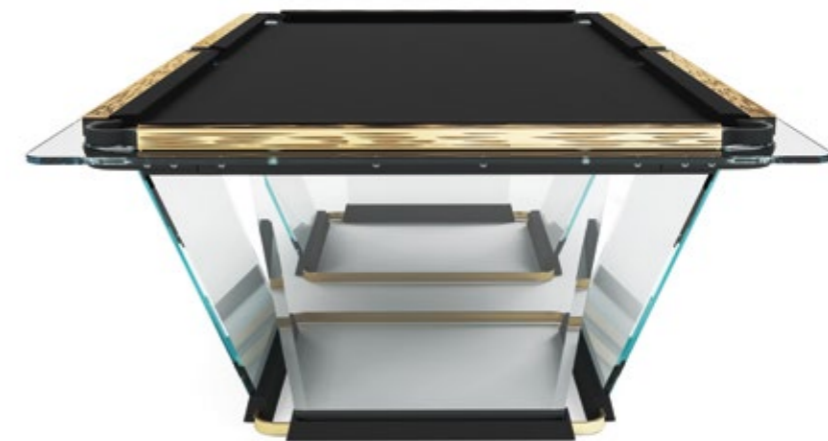

H 82 cm
32 ¼ inches

W 163 cm / 64 ¼ inches

Pool table

9-feet size

L 290 W 163 H 82 cm   400 kg
L 114 ¼ W 64 ¼ H 32 ¼ inches   882 lbs

Package 1/2

L 300 W 175 H 35 cm   485 kg
L 118 W 59 H 13 ¾ inches   1069 lbs

Package 2/2

L 134 W 100 H 58 cm   142 kg
L 52 ¾ W 39 ½ H 22 ¾ inches   313 lbs

* Half of the weight of a typical billiard table