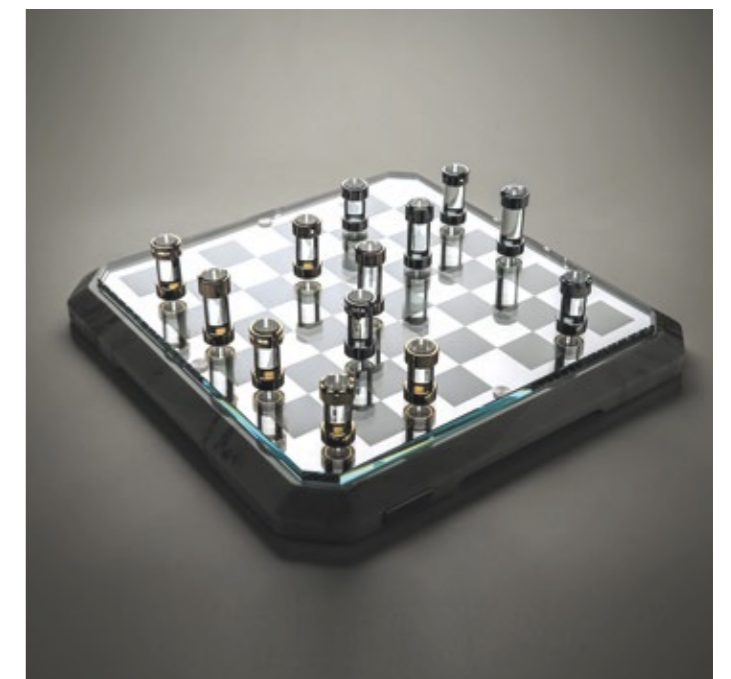

COSMOPOLITAN MINIMALISM

Black Marquina is an intense black marble with intricate white veins, sophisticated elegance and velvety appearance. Its irregular white veins, concentrated to a greater or lesser extent according to the slab being installed, visually recall a painter's brushstrokes on an intense black canvas. The final effect, a majestic velvety stone mantle that dissolves into a decorative setting, offering endless aesthetic possibilities. Black Marquina leaves no-one unmoved.